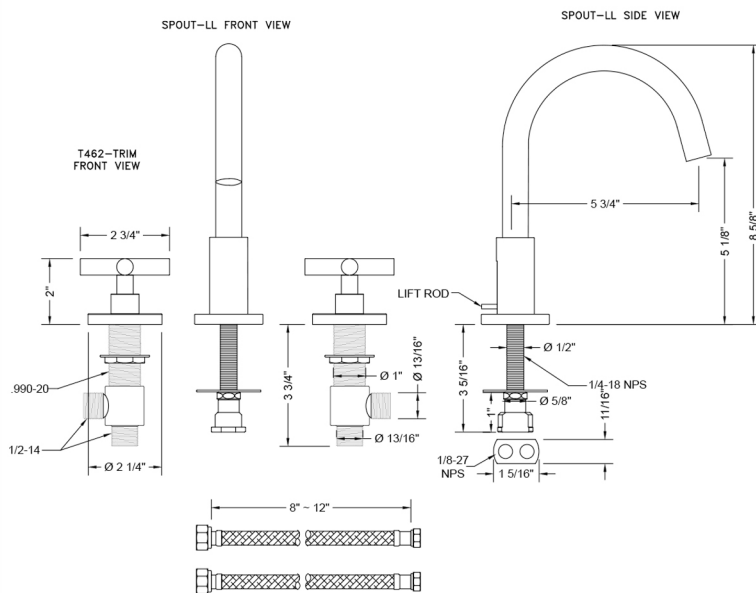

## FEATURES:

- All brass 8" - 12" widespread faucet includes brass pop-up drain with overflow
- 1/4 turn ceramic valves
- Swivel Spout (For Stationary Spout option, contact JACLO)
- Available Flow Rates: 1.5, 1.2 & 0.5 GPM. Additional flow rate (aerator) options available. Contact JACLO.
- 5 3/4" spout reach
- Spout Hole Size Min-Max: 1 1/2" - 1 7/8"
- Valve Hole Size Min-Max: 1 1/8" - 1 5/8"

## SPECIFICATION DRAWING: