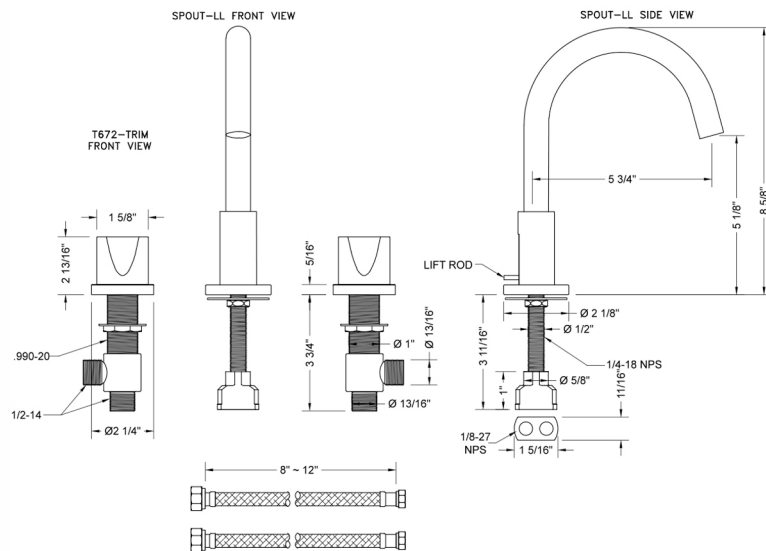

Uptown Contempo Faucet with Round Escutcheons & Thumb Handles- 0.5 GPM

Model #: 8880-T672-0.5-

FEATURES:

- All brass 8" - 12" widespread faucet includes brass pop-up drain with overflow
- 1/4 turn ceramic valves
- Swivel Spout (For Stationary Spout option, contact JACLO)
- Available Flow Rates: 1.5, 1.2 & 0.5 GPM. Additional flow rate (aerator) options available. Contact JACLO.
- 5 3/4" spout reach
- Spout Hole Size: 1 1/2" - 1 7/8"
- Valve Hole Size: 1 1/8" - 1 5/8"

SPECIFICATION DRAWING:

AVAILABLE HANDLES: