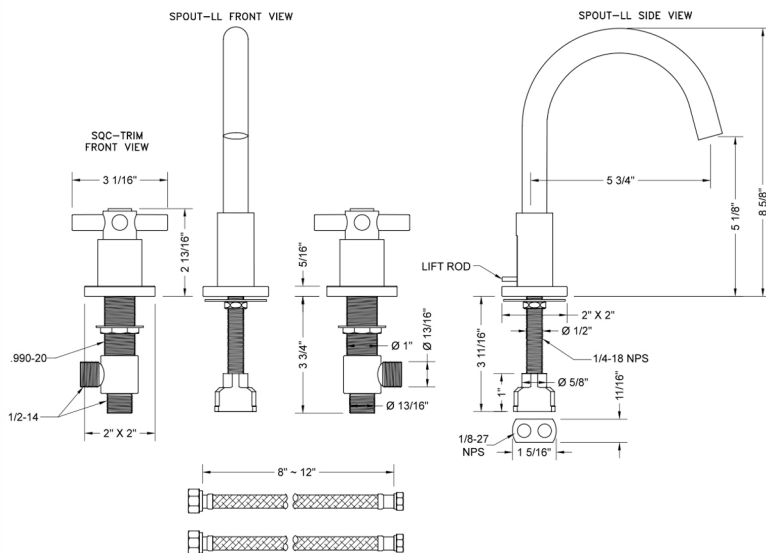

Uptown Contempo Faucet with Square Escutcheons & Contempo Cross Handles- 0.5 GPM

Model #: 8881-SQC-0.5-

FEATURES:

- All brass 8" - 12" widespread faucet includes brass pop-up drain with overflow
- 1/4 turn ceramic valves
- Swivel Spout (For Stationary Spout option, contact JACLO)
- Available Flow Rates: 1.5, 1.2 & 0.5 GPM. Additional flow rate (aerator) options available. Contact JACLO.
- 5 3/4" spout reach
- Spout Hole Size: 1 1/2" - 1 7/8"
- Valve Hole Size: 1 1/8" - 1 5/8"

AVAILABLE FINISHES:

Polished Chrome (PCH)	Satin Chrome (SC)	Bronze Umber (BU)
Satin Nickel (SN)	Pewter (PEW)	Caramel Bronze (CB)
Polished Nickel (PN)	Antique Brass (AB)	Antique Copper (ACU)
Oil-Rubbed Bronze (ORB)	Polished Brass (PB)	Polished Copper (PCU)
Vintage Bronze (VB)	Satin Brass (SB)	Matte Black (MBK)
Satin Gold (SG)	Polished Gold (PG)	Black Nickel (BKN)
Bombay Gold (BG)	Jewelers Gold (JG)	Europa Bronze (EB)
White (WH)	Sedona Beige (SDB)	Tristan Brass (TB)
Unlacquered Brass (ULB)	Satin Cooper (SCU)	

SPECIFICATION DRAWING:

AVAILABLE HANDLES:

COMPLIANCES: