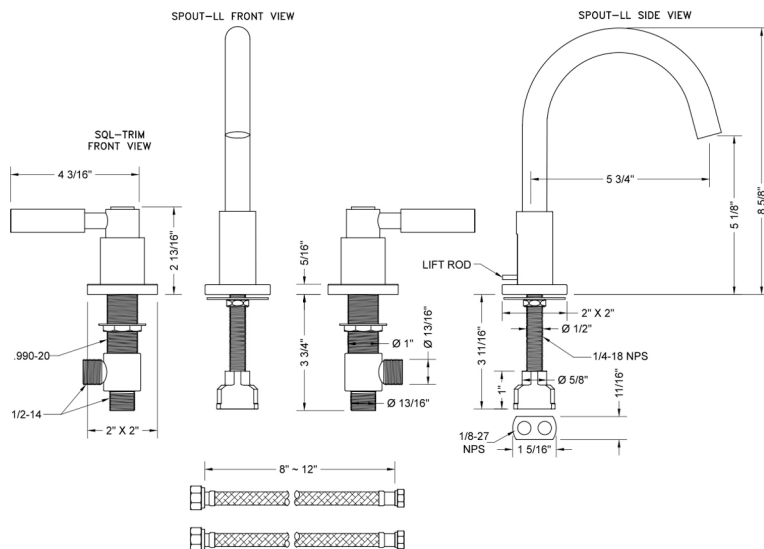

## FEATURES:

- All brass 8" - 12" widespread faucet includes brass pop-up drain with overflow
- 1/4 turn ceramic valves
- Swivel Spout
- Available Flow Rates: 1.5, 1.2 & 0.5 GPM. Additional flow rate (aerator) options available. Contact JACLO.
- 5 3/4" spout reach center to center
- Spout Hole Size Min-Max: 1 1/2" - 1 7/8"
- Valve Hole Size Min-Max: 1 1/8" - 1 5/8"
- For additional drain options refer to lavatory drain section or visit [jaclo.com](http://jaclo.com)

## SPECIFICATION DRAWING: