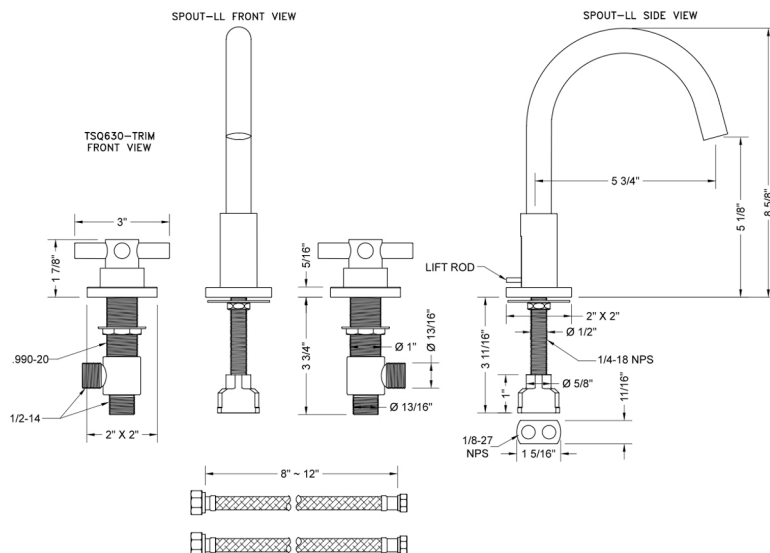

Uptown Contempo Faucet with Square Escutcheons & Low Contempo Cross Handles

Model #: 8881-TSQ630-

JACLO®

Confidence from start to finish.™

FEATURES:

- All brass 8" - 12" widespread faucet includes brass pop-up drain with overflow
- 1/4 turn ceramic valves
- Swivel Spout
- Available Flow Rates: 1.5, 1.2 & 0.5 GPM. Additional flow rate (aerator) options available. Contact JACLO.
- 5 3/4" spout reach center to center
- Spout Hole Size Min-Max: 1 1/2" - 1 7/8"
- Valve Hole Size Min-Max: 1 1/8" - 1 5/8"
- For additional drain options refer to lavatory drain section or visit jaclo.com

AVAILABLE FINISHES:

Polished Chrome (PCH)	Satin Chrome (SC)	Bronze Umber (BU)
Satin Nickel (SN)	Pewter (PEW)	Caramel Bronze (CB)
Polished Nickel (PN)	Antique Brass (AB)	Antique Copper (ACU)
Oil-Rubbed Bronze (ORB)	Polished Brass (PB)	Polished Copper (PCU)
Vintage Bronze (VB)	Satin Brass (SB)	Matte Black (MBK)
Satin Gold (SG)	Polished Gold (PG)	Black Nickel (BKN)
White (WH)	Unlacquered Brass (ULB)	Satin Cooper (SCU)
Almond (ALD)	Amber (AMB)	Azure Blue (AZB)
Coral (COR)	Mint Green (GRN)	Stone Grey (GRY)
Lilac (LAC)	Light Blue (LBL)	Limon (LIM)
Plum (PLM)	Pink (PNK)	Red (RED)
Graphite (GPH)	Aged Unlacquered Brass (AUB)	

SPECIFICATION DRAWING:

AVAILABLE HANDLES:

COMPLIANCES:

Complies with: ASME A112.18.1-2012/CSA B125.1-12