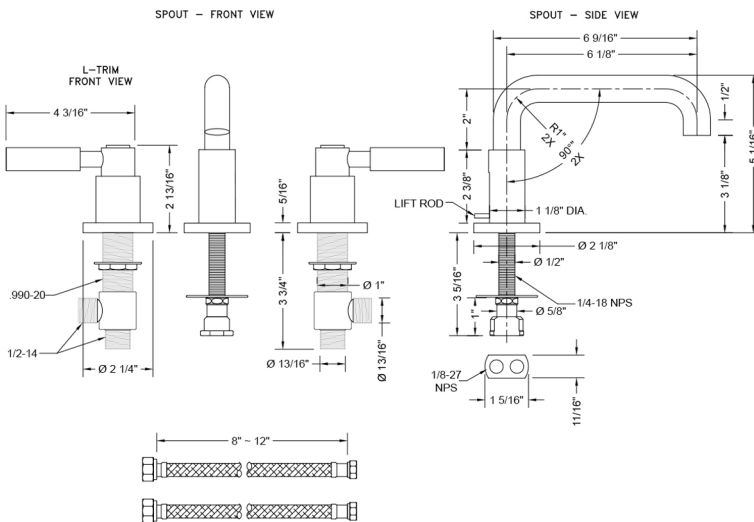

SPECIFICATION DRAWING:

AVAILABLE HANDLES:

COMPLIANCES:

Complies with: ASME A112.18.1-2012/CSA B125.1-12