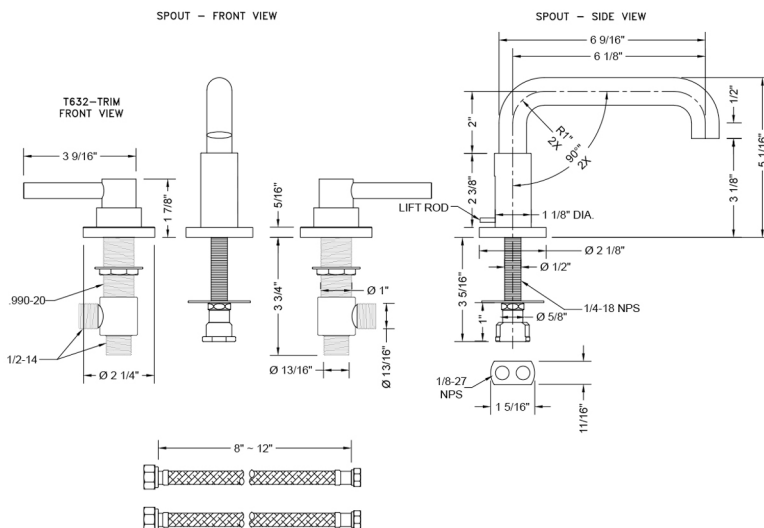

## FEATURES:

- All brass 8" - 12" widespread faucet includes brass pop-up drain with overflow
- 1/4 turn ceramic valves
- Low Profile Swivel Spout (For Stationary Spout option, contact JACLO)
- Available Flow Rates: 1.5, 1.2 & 0.5 GPM. Additional flow rate (aerator) options available. Contact JACLO.
- 5 3/4" spout reach
- Spout Hole Size: 1 1/2" - 1 7/8"
- Valve Hole Size: 1 1/8" - 1 5/8"
- ADA Compliant Levers

## SPECIFICATION DRAWING: