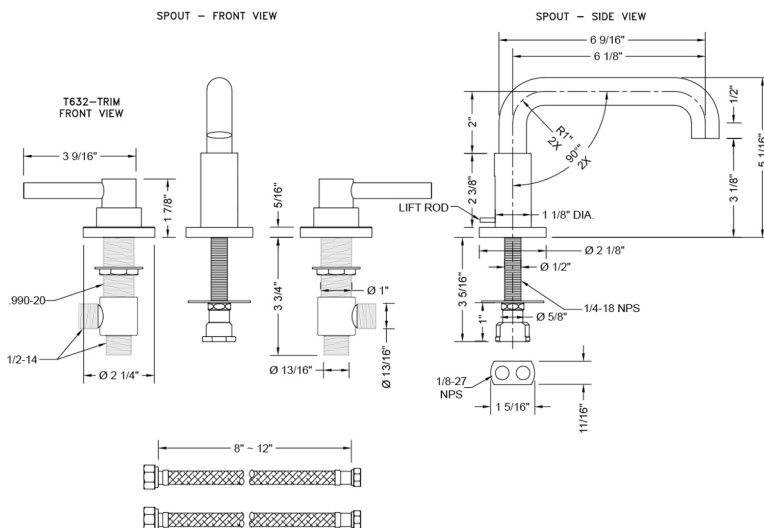

SPECIFICATION DRAWING: