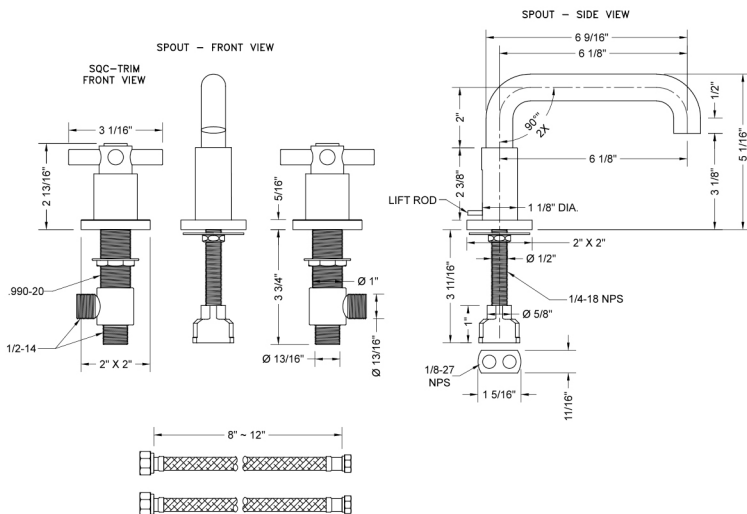

# Downtown Contempo Faucet with Square Escutcheons & Contempo Cross Handles

**Model #: 8883-SQC-**

## FEATURES:

- All brass 8" - 12" widespread faucet includes brass pop-up drain with overflow
- 1/4 turn ceramic valves
- Low Profile Swivel Spout (For Stationary Spout option, contact JACLO)
- Available Flow Rates: 1.5, 1.2 & 0.5 GPM. Additional flow rate (aerator) options available. Contact JACLO.
- 6 1/8" spout reach
- Spout Hole Size Min-Max: 1 1/2" - 1 7/8"
- Valve Hole Size Min-Max: 1 1/8" - 1 5/8"

## SPECIFICATION DRAWING: