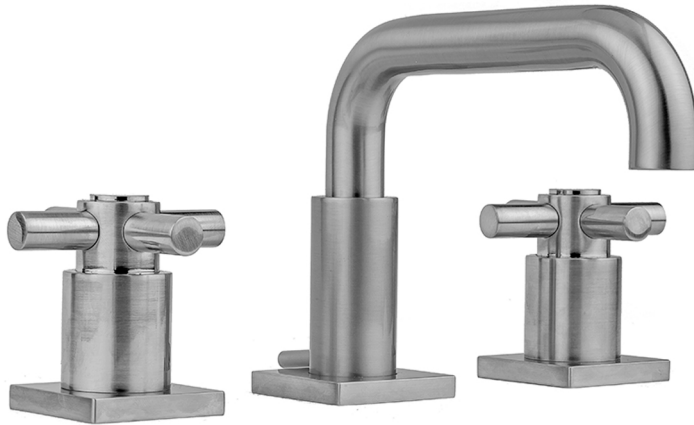

# Downtown Contempo Faucet with Square Escutcheons & Contempo Cross Handles

**Model #: 8883-SQC-**

## FEATURES:

- All brass 8" - 12" widespread faucet includes brass pop-up drain with overflow
- 1/4 turn ceramic valves
- Low Profile Swivel Spout (For Stationary Spout option, contact JACLO)
- Available Flow Rates: 1.5, 1.2 & 0.5 GPM. Additional flow rate (aerator) options available. Contact JACLO.
- 6 1/8" spout reach
- Spout Hole Size Min-Max: 1 1/2" - 1 7/8"
- Valve Hole Size Min-Max: 1 1/8" - 1 5/8"

## AVAILABLE FINISHES:

Polished Chrome (PCH)	Satin Chrome (SC)	Bronze Umber (BU)
Satin Nickel (SN)	Pewter (PEW)	Caramel Bronze (CB)
Polished Nickel (PN)	Antique Brass (AB)	Antique Copper (ACU)
Oil-Rubbed Bronze (ORB)	Polished Brass (PB)	Polished Copper (PCU)
Vintage Bronze (VB)	Satin Brass (SB)	Matte Black (MBK)
Satin Gold (SG)	Polished Gold (PG)	Black Nickel (BKN)
Bombay Gold (BG)	Jewelers Gold (JG)	Europa Bronze (EB)
White (WH)	Sedona Beige (SDB)	Tristan Brass (TB)
Unlacquered Brass (ULB)	Satin Cooper (SCU)	