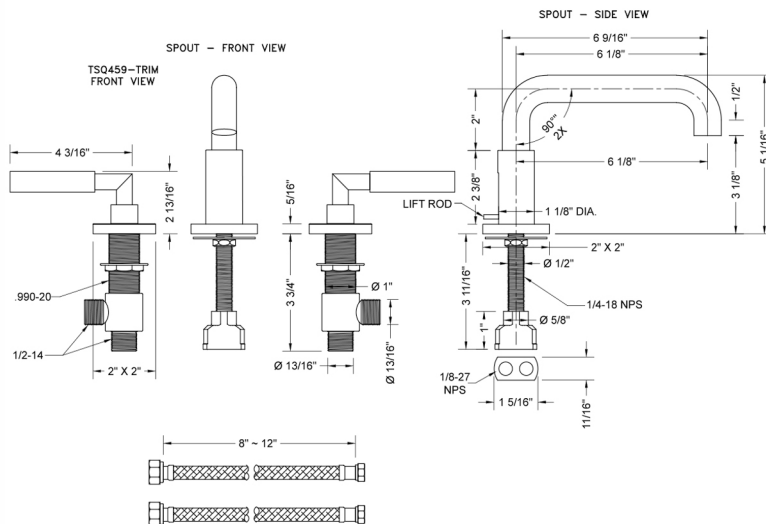

# Downtown Contempo Faucet with Square Escutcheons & Contempo Slim Lever Handles & Fully Polished & Plated Pop-Up Drain

**Model #: 8883-TSQ459-836-**

## FEATURES:

- All brass 8" - 12" widespread faucet includes brass pop-up drain with fully polished & plated overflow
- 1/4 turn ceramic valves
- Low Profile Swivel Spout (For Stationary Spout option, contact JACLO)
- Available Flow Rates: 1.5, 1.2 & 0.5 GPM. Additional flow rate (aerator) options available. Contact JACLO.
- 5 3/4" spout reach
- Spout Hole Size: 1 1/2" - 1 7/8"
- Valve Hole Size: 1 1/8" - 1 5/8"
- ADA Compliant Levers

## SPECIFICATION DRAWING: