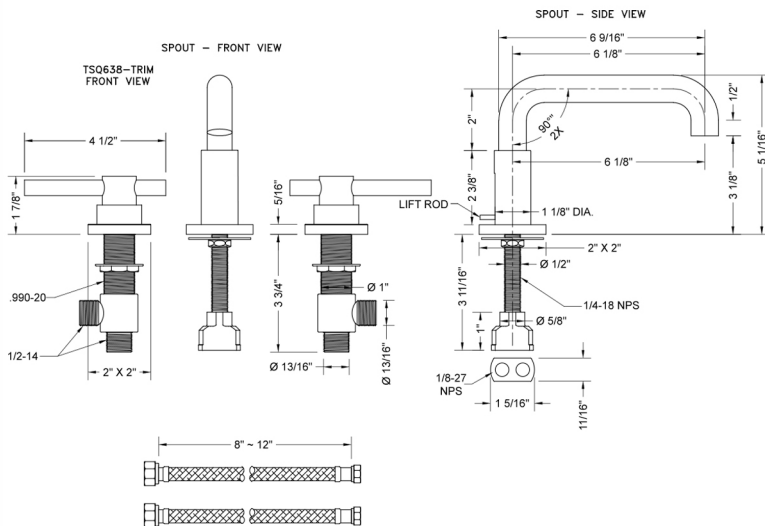

Downtown Contempo Faucet with Square Escutcheons & Peg Lever Handles- 0.5 GPM

Model #: 8883-TSQ638-0.5-

FEATURES:

- All brass 8" - 12" widespread faucet includes brass pop-up drain with overflow
- 1/4 turn ceramic valves
- Low Profile Swivel Spout (For Stationary Spout option, contact JACLO)
- Available Flow Rates: 1.5, 1.2 & 0.5 GPM. Additional flow rate (aerator) options available. Contact JACLO.
- 5 3/4" spout reach
- Spout Hole Size: 1 1/2" - 1 7/8"
- Valve Hole Size: 1 1/8" - 1 5/8"
- ADA Compliant Levers

SPECIFICATION DRAWING:

AVAILABLE HANDLES:

COMPLIANCES: