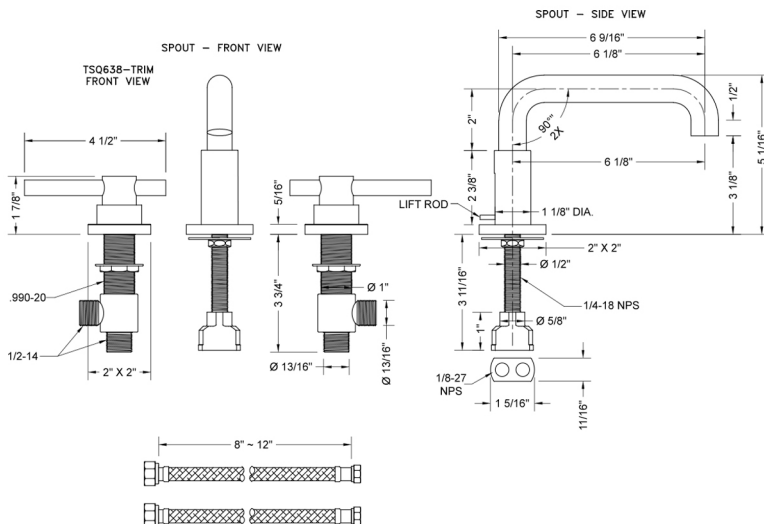

Downtown Contempo Faucet with Square Escutcheons & Peg Lever Handles- 0.5 GPM

Model #: 8883-TSQ638-0.5-

JACLO®

Confidence from start to finish.™

FEATURES:

- All brass 8" - 12" widespread faucet includes brass pop-up drain with overflow
- 1/4 turn ceramic valves
- Low Profile Swivel Spout (For Stationary Spout option, contact JACLO)
- Available Flow Rates: 1.5, 1.2 & 0.5 GPM. Additional flow rate (aerator) options available. Contact JACLO.
- 5 3/4" spout reach
- Spout Hole Size: 1 1/2" - 1 7/8"
- Valve Hole Size: 1 1/8" - 1 5/8"
- ADA Compliant Levers

SPECIFICATION DRAWING:

AVAILABLE HANDLES:

COMPLIANCES: