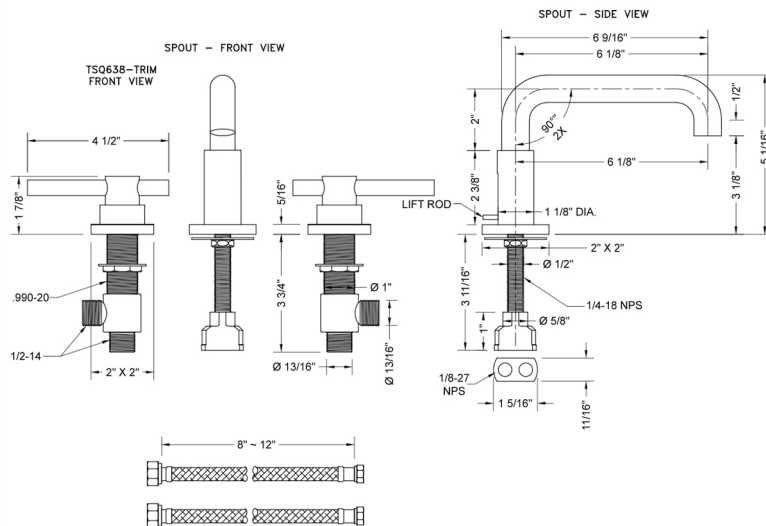

Downtown Contempo Faucet with Square Escutcheons & Peg Lever Handles -1.2 GPM

Model #: 8883-TSQ638-1.2-

FEATURES:

- All brass 8" - 12" widespread faucet includes brass pop-up drain with overflow
- 1/4 turn ceramic valves
- Low Profile Swivel Spout (For Stationary Spout option, contact JACLO)
- Available Flow Rates: 1.5, 1.2 & 0.5 GPM. Additional flow rate (aerator) options available. Contact JACLO.
- 5 3/4" spout reach
- Spout Hole Size: 1 1/2" - 1 7/8"
- Valve Hole Size: 1 1/8" - 1 5/8"
- ADA Compliant Levers

SPECIFICATION DRAWING:

AVAILABLE HANDLES:

COMPLIANCES:

CEC

Complies with: ASME A112.18.1-2012/CSA B125.1-12