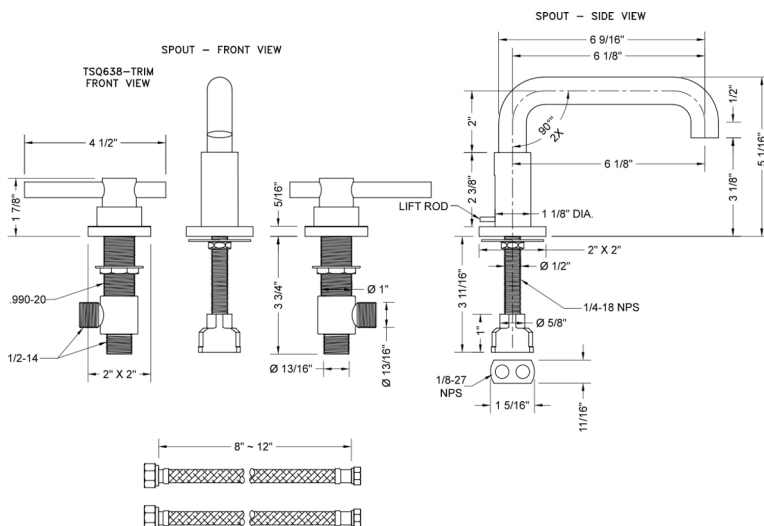

# Downtown Contempo Faucet with Square Escutcheons & Peg Lever Handles

**Model #: 8883-TSQ638-**

## FEATURES:

- All brass 8" - 12" widespread faucet includes brass pop-up drain with overflow
- 1/4 turn ceramic valves
- Low Profile Swivel Spout (For Stationary Spout option, contact JACLO)
- Available Flow Rates: 1.5, 1.2 & 0.5 GPM. Additional flow rate (aerator) options available. Contact JACLO.
- 6 1/8" spout reach
- Spout Hole Size Min-Max: 1 1/2" - 1 7/8"
- Valve Hole Size Min-Max: 1 1/8" - 1 5/8"
- ADA Compliant Levers

## SPECIFICATION DRAWING: