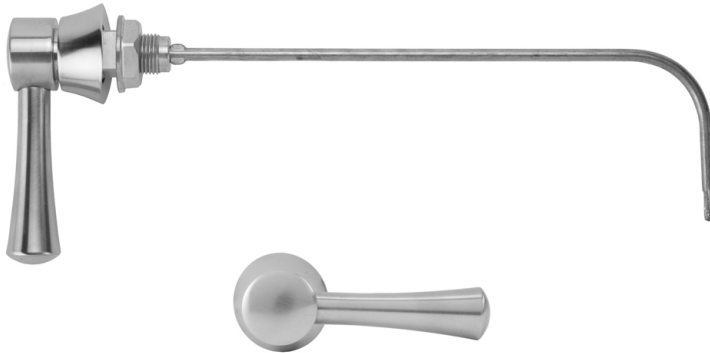

Toilet Tank Trip Lever to Fit TOTO

Model #: 9164-

FEATURES:

- Toilet tank "trip" lever to fit TOTO model: THU164
- Brass arm, spud & handle
- Fits TOTO Models: Eco Nexus, Nexus

AVAILABLE FINISHES:

| | | |
|-------------------------|-------------------------|-----------------------|
| Polished Chrome (PCH) | Satin Chrome (SC) | Bronze Umber (BU) |
| Satin Nickel (SN) | Pewter (PEW) | Caramel Bronze (CB) |
| Polished Nickel (PN) | Antique Brass (AB) | Antique Copper (ACU) |
| Oil-Rubbed Bronze (ORB) | Polished Brass (PB) | Polished Copper (PCU) |
| Vintage Bronze (VB) | Satin Brass (SB) | Rose Gold (RG) |
| Matte Black (MBK) | Satin Gold (SG) | Polished Gold (PG) |
| Black Nickel (BKN) | Bombay Gold (BG) | Jewelers Gold (JG) |
| Europa Bronze (EB) | White (WH) | Sedona Beige (SDB) |
| Tristan Brass (TB) | Unlacquered Brass (ULB) | Satin Cooper (SCU) |

SPECIFICATION DRAWING: