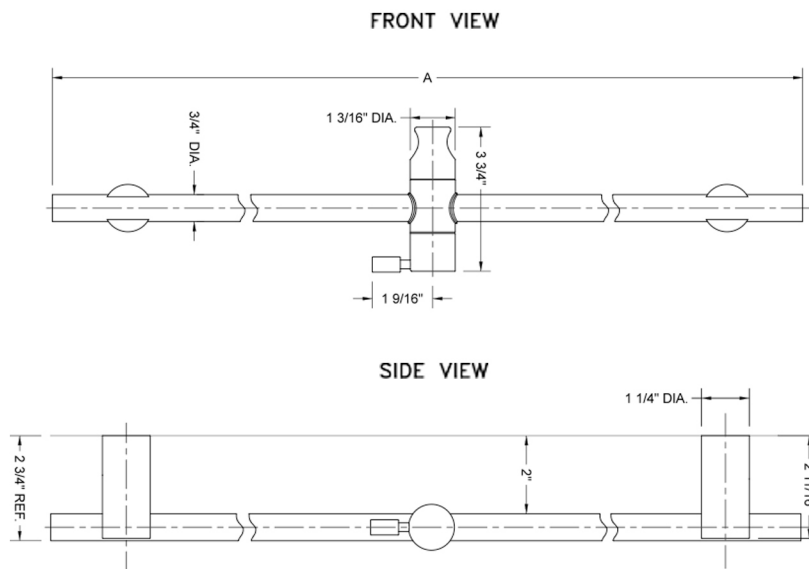

30" Retrofit Wall Bar with Adjustable Mounts

Model #: 9730-

FEATURES:

- Brass universal fit wall bar
- Adjustable height & angle
- Adjustable mounts to fit pre existing holes, no need to re-tile or patch walls. Mounts can adjust to cover holes.
- Lever adjustment for easy movement of slider up & down & side to side
- 180° handshower angle adjustment
- Conical end of hose sits in holder
- Mounting hardware included
- CLSD-95 soap dish for wall bar sold separately
- Oversized escutcheons available to cover large existing holes. Contact JACLO.
- Not available in PG, SG, WH, & JACLO=COLOR

SPECIFICATION DRAWING:

DECORATIVE WALL BAR		
PART. #	DESCRIPTION	A
9724	24" ADJ. WALL BAR	24"
9730	30" ADJ. WALL BAR	30"
9736	36" ADJ. WALL BAR	36"