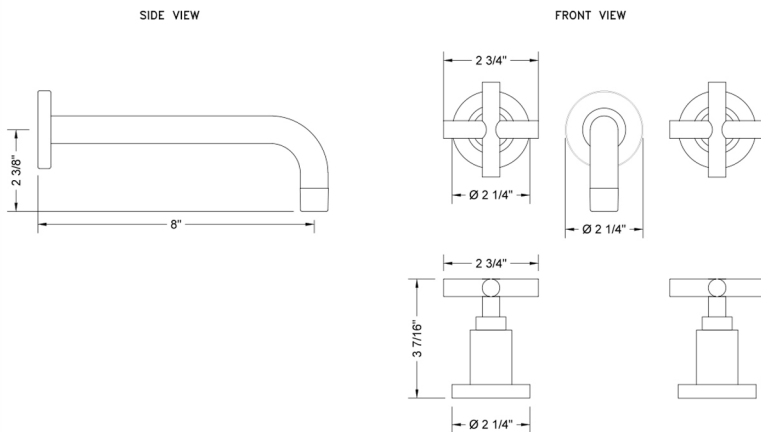

Contempo Wall Faucet TRIM with Cross Handles

Model #: 9880-W-WT462-TR-

FEATURES:

- All brass construction 8" center to center
- 1/4 turn ceramic valves
- Stationary wall mounted spout
- Available flow rates: 1.5, 1.2, & 0.5 GPM. Additional flow rate (aerator) options available. Contact JACLO
- Requires 5550-RGH rough kit

SPECIFICATION DRAWING:

AVAILABLE HANDLES: