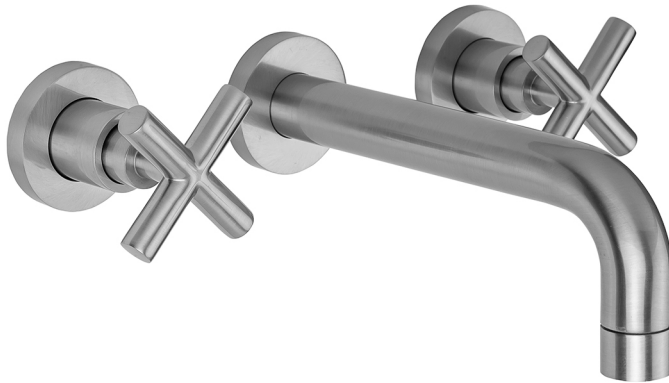

Contempo Wall Faucet TRIM with Cross Handles

Model #: 9880-W-WT462-TR-

FEATURES:

- All brass construction 8" center to center
- 1/4 turn ceramic valves
- Stationary wall mounted spout
- Available flow rates: 1.5, 1.2, & 0.5 GPM. Additional flow rate (aerator) options available. Contact JACLO
- Requires 5550-RGH rough kit

AVAILABLE FINISHES:

Polished Chrome (PCH)	Satin Chrome (SC)	Bronze Umber (BU)
Satin Nickel (SN)	Pewter (PEW)	Caramel Bronze (CB)
Polished Nickel (PN)	Antique Brass (AB)	Antique Copper (ACU)
Oil-Rubbed Bronze (ORB)	Polished Brass (PB)	Polished Copper (PCU)
Vintage Bronze (VB)	Satin Brass (SB)	Matte Black (MBK)
Satin Gold (SG)	Polished Gold (PG)	Black Nickel (BKN)
Bombay Gold (BG)	Jewelers Gold (JG)	Europa Bronze (EB)
White (WH)	Sedona Beige (SDB)	Tristan Brass (TB)
Unlacquered Brass (ULB)	Satin Cooper (SCU)	