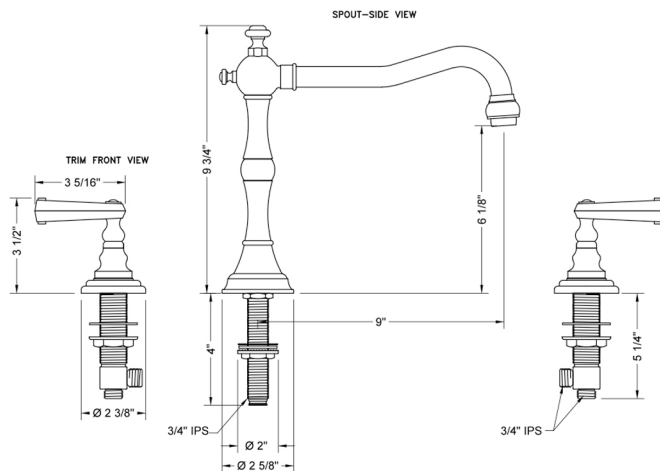

Roaring 20's Roman Tub Set with Ribbon Lever Handles

Model #: 9930-T667-TRIM-

FEATURES:

- All brass roman deck mount tub set trim
- Quick connect/disconnect spout
- Swivel Spout includes full flow aerator
- Spout Hole Size Min-Max: 1 1/4" - 1 3/8"
- Valve Hole Size Min-Max: 1 1/4" - 1 3/8"
- ADA Compliant Levers
- Requires J-6910 rough in kit

AVAILABLE FINISHES:

Polished Chrome (PCH)	Satin Chrome (SC)	Bronze Umber (BU)
Satin Nickel (SN)	Pewter (PEW)	Caramel Bronze (CB)
Polished Nickel (PN)	Antique Brass (AB)	Antique Copper (ACU)
Oil-Rubbed Bronze (ORB)	Polished Brass (PB)	Polished Copper (PCU)
Vintage Bronze (VB)	Satin Brass (SB)	Matte Black (MBK)
Satin Gold (SG)	Polished Gold (PG)	Black Nickel (BKN)
Bombay Gold (BG)	Jewelers Gold (JG)	Europa Bronze (EB)
White (WH)	Sedona Beige (SDB)	Tristan Brass (TB)
Unlacquered Brass (ULB)	Satin Cooper (SCU)	

SPECIFICATION DRAWING:

* SPEC SHOWN WITH ROUGH KIT
SOLD SEPARATELY

AVAILABLE HANDLES: