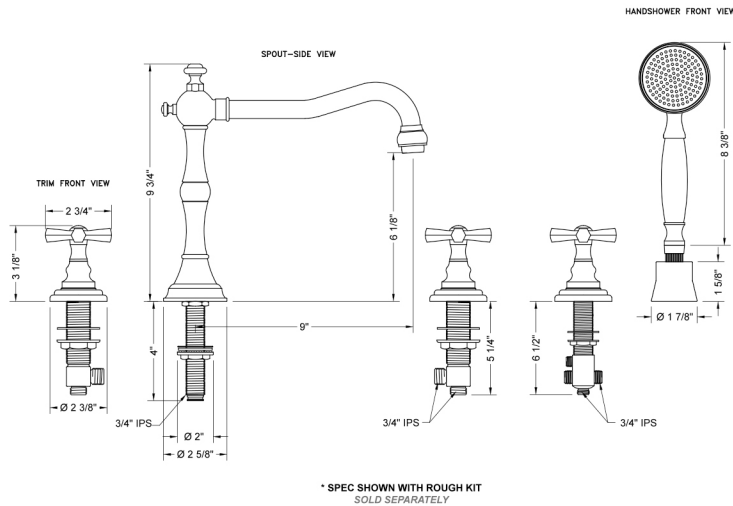

Roaring 20's Roman Tub Set with Hex Cross Handles and Straight Handshower

Model #: 9930-T676-S-240-TRIM-

FEATURES:

- All brass roman deck mount tub set trim with straight handshower
- Any handshower can be used. For alternate handshower contact JACLO for the model #.
- Quick connect/disconnect spout
- Swivel Spout includes full flow aerator
- Includes:
 - B240 handshower
 - 3060-DS hose
 - 8030 straight handshower mount
 - 8019 deck mount sleeve
- Spout Hole Size: 1 1/4" - 1 3/8"
- Valve Hole Size: 1 1/4" - 1 3/8"
- Both standard metal & porcelain buttons are included for handles

SPECIFICATION DRAWING:

AVAILABLE HANDLES: