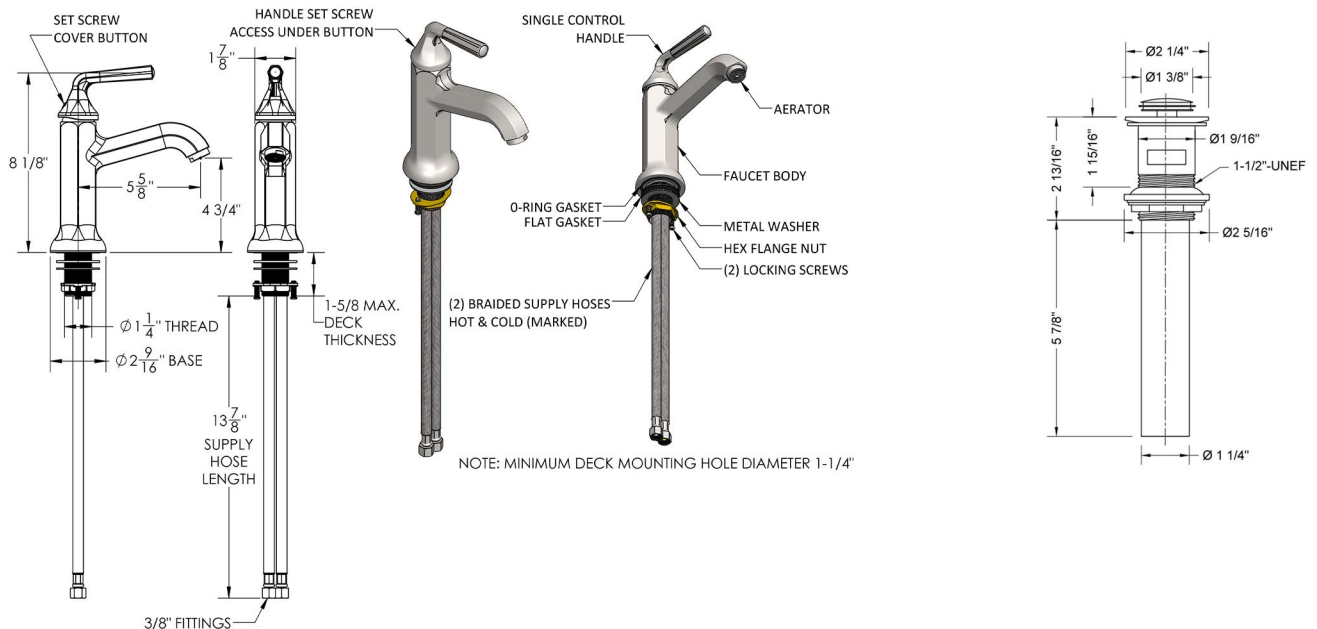

SPECIFICATION DRAWING: