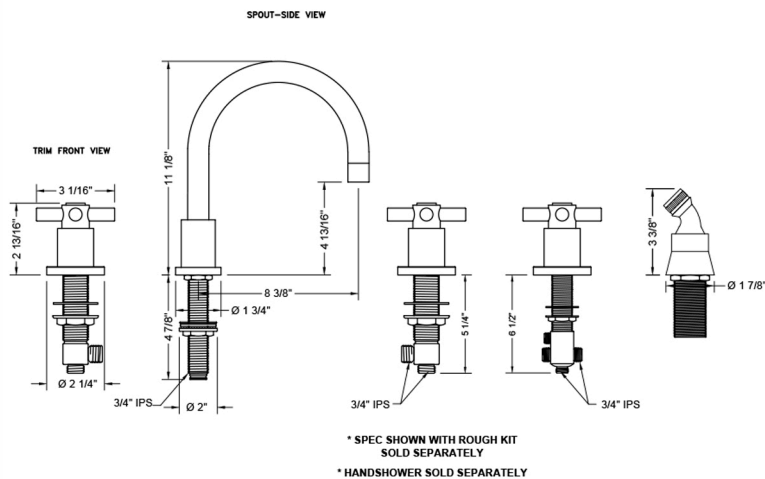

## FEATURES:

- All brass roman deck mount tub set trim
- Any handshower can be used
- Quick connect/disconnect spout
- Swivel Spout includes full flow aerator
- Includes:
  - 3060-DS hose
  - 8029 angled handshower mount
  - 8019 deck mount sleeve
- Valve Hole Size Min-Max: 1 1/4" - 1 3/8"
- Requires J-6912-DIV-RGH rough in kit
- Spout Hole Size Min-Max: 1 1/8" - 1 3/4"

## SPECIFICATION DRAWING: