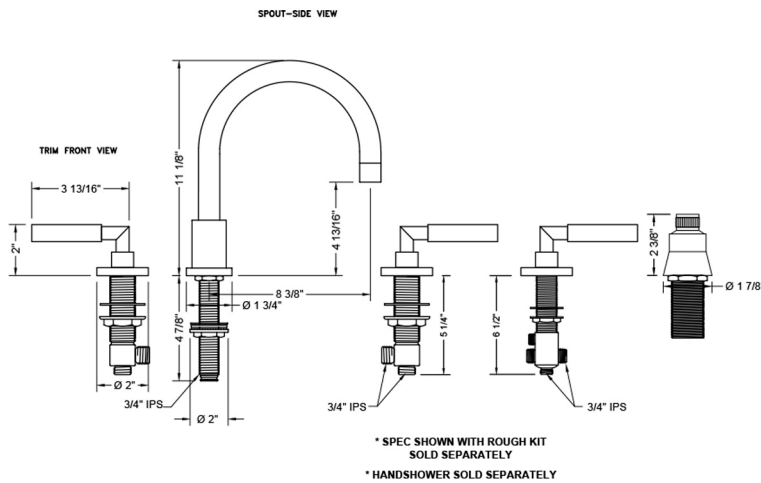

# Contempo Roman Tub Set with Hub Base Lever Handles and Straight Handshower Holder

Model #: 9980-T459-S-TRIM-

## FEATURES:

- All brass roman deck mount tub set trim
- Any handshower can be used
- Quick connect/disconnect spout
- Swivel Spout includes full flow aerator
- Includes:
  - 3060-DS hose
  - 8030 straight handshower mount
  - 8019 deck mount sleeve
- Order handshower separately
- Spout Hole Size Min-Max: 1 1/8" - 1 3/4"
- Valve Hole Size Min-Max: 1 1/4" - 1 3/8"
- Requires J-6912-DIV-RGH rough in kit
- Round escutcheons only
- Not available in WH or JACLO=COLOR

## SPECIFICATION DRAWING: