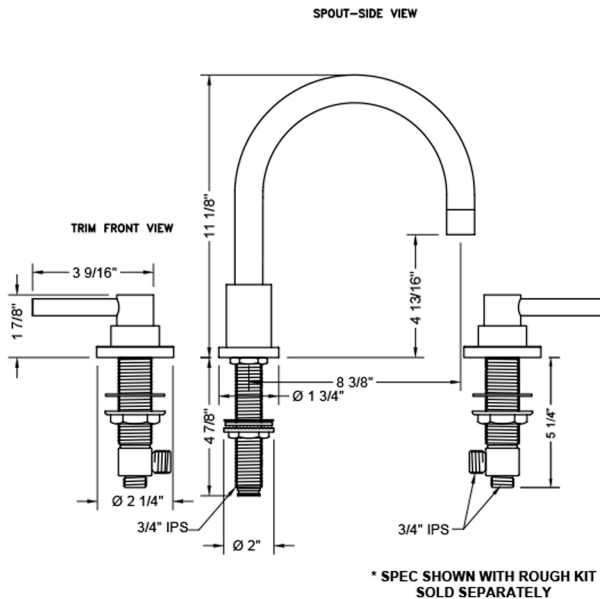

Contempo Roman Tub Set with Low Contempo Lever Handles

Confidence from start to finish.*

Model #: 9980-T632-TRIM-

FEATURES:

- All brass roman deck mount tub set trim
- Quick connect/disconnect spout
- Swivel Spout includes full flow aerator
- Spout Hole Size Min-Max: 1 1/8" - 1 3/4"
- Valve Hole Size Min-Max: 1 1/4" - 1 3/8"
- Requires J-6912 rough in kit
- Round escutcheons only

SPECIFICATION DRAWING:

AVAILABLE HANDLES: