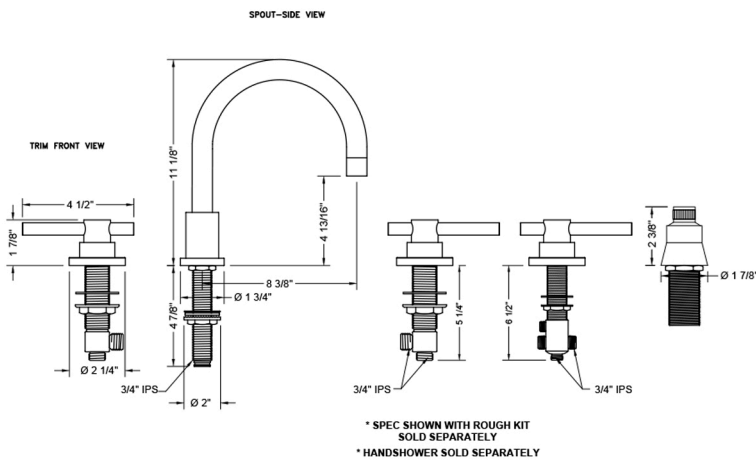

Contempo Roman Tub Set with Peg Lever Handles and Straight Handshower

Model #: 9980-T638-S-TRIM-

FEATURES:

- All brass roman deck mount tub set trim
- Any handshower can be used
- Quick connect/disconnect spout
- Swivel Spout includes full flow aerator
- Includes:
 - 3060-DS hose
 - 8030 straight handshower mount
 - 8019 deck mount sleeve
- Spout Hole Size Min-Max: 1 1/8" - 1 3/4"
- Valve Hole Size Min-Max: 1 1/4" - 1 3/8"
- ADA Compliant Levers
- Requires J-6912-DIV-RGH rough in kit

SPECIFICATION DRAWING:

AVAILABLE HANDLES: