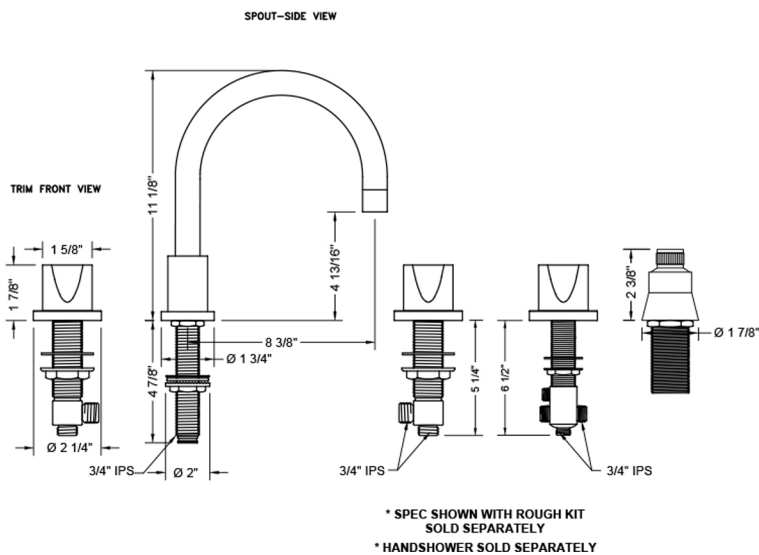

Contempo Roman Tub Set with Thumb Handles and Straight Handshower

Model #: 9980-T672-S-TRIM-

FEATURES:

- All brass roman deck mount tub set trim
- Any handshower can be used
- Quick connect/disconnect spout
- Swivel Spout includes full flow aerator
- Includes:
 - 3060-DS hose
 - 8030 straight handshower mount
 - 8019 deck mount sleeve
- Order handshower separately
- Spout Hole Size Min-Max: 1 1/8" - 1 3/4"
- Valve Hole Size Min-Max: 1 1/4" - 1 3/8"
- Requires J-6912-DIV-RGH rough in kit
- Round escutcheons only
- Not available in WH or JACLO=COLOR

SPECIFICATION DRAWING:

AVAILABLE HANDLES: