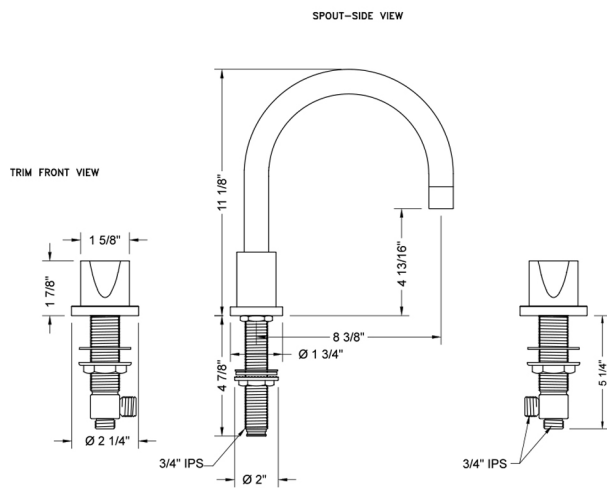

Contempo Roman Tub Set with Thumb Handles

Model #: 9980-T672-TRIM-

FEATURES:

- All brass roman deck mount tub set trim
- Quick connect/disconnect spout
- Swivel Spout includes full flow aerator
- Spout Hole Size Min-Max: 1 1/8" - 1 3/4"
- Valve Hole Size Min-Max: 1 1/4" - 1 3/8"
- Requires J-6912 rough in kit

SPECIFICATION DRAWING:

* SPEC SHOWN WITH ROUGH KIT
SOLD SEPARATELY

AVAILABLE HANDLES: