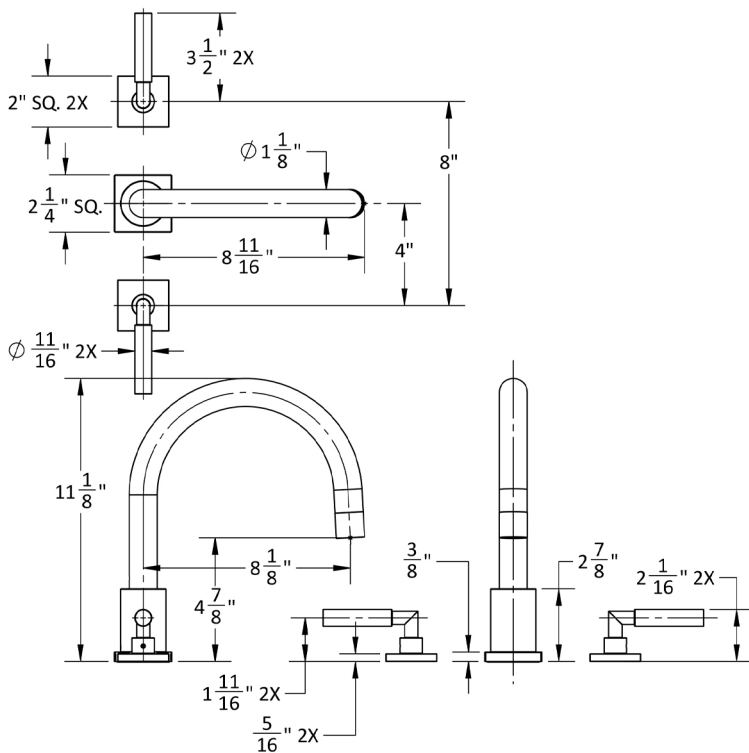

SPECIFICATION DRAWING: