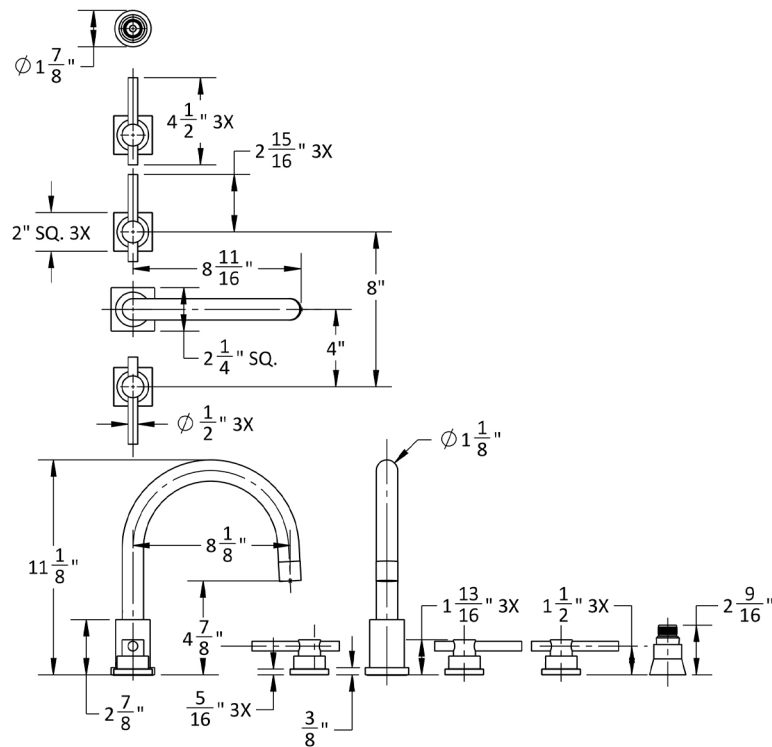

# Contempo Uptown Roman Tub Set with Peg Lever Handles - Square Escutcheons and Straight Handshower Holder

**Model #: 9981-TSQ638-S-TRIM-**

## FEATURES:

- All brass roman deck mount tub set trim
- Any handshower can be used
- Quick connect/disconnect spout
- Swivel Spout includes full flow aerator
- Includes:
  - 3060-DS hose
  - 8030 straight handshower mount
  - 8019 deck mount sleeve
- Order handshower separately
- Spout Hole Size Min-Max: 1 1/8" - 1 3/4"
- Valve Hole Size Min-Max: 1 1/4" - 1 3/8"
- Requires J-6912-DIV-RGH rough in kit
- Square escutcheons only
- Not available in WH or JACLO=COLOR

## SPECIFICATION DRAWING: