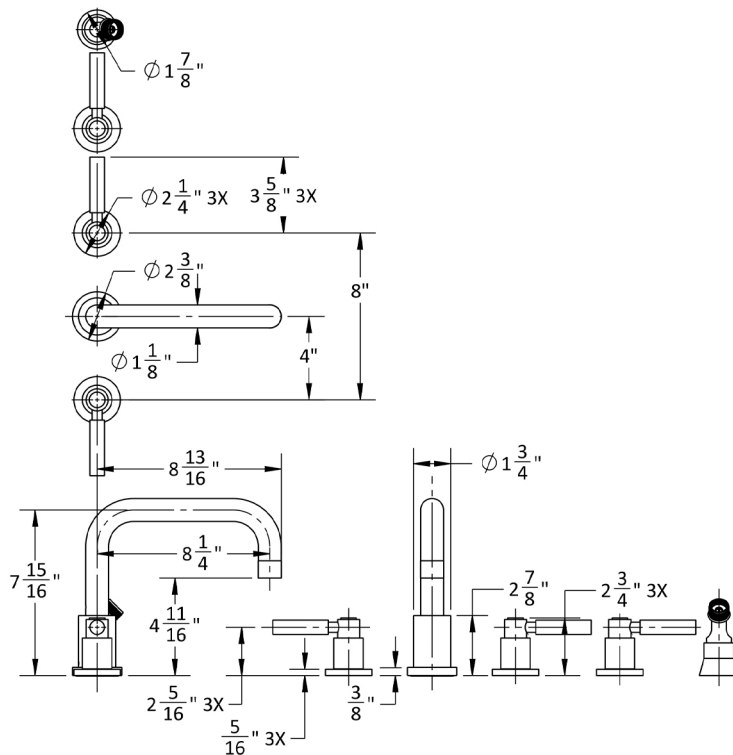

Contempo Downtown Roman Tub Set with High Lever Handles and Angled Handshower Holder

Model #: 9982-L-A-TRIM-

JACLO®

Confidence from start to finish.®

FEATURES:

- All brass roman deck mount tub set trim
- Any handshower can be used
- Quick connect/disconnect spout
- Swivel Spout includes full flow aerator
- Includes:
 - 3060-DS hose
 - 8029 angled handshower mount or 8030 straight handshower mount
 - 8019 deck mount sleeve
- Order handshower separately
- Spout Hole Size Min-Max: 1 1/8" - 1 3/4"
- Valve Hole Size Min-Max: 1 1/4" - 1 3/8"
- Requires J-6912-DIV-RGH rough in kit
- Round escutcheons only
- Not available in WH or JACLO=COLOR

SPECIFICATION DRAWING:

AVAILABLE HANDLES: