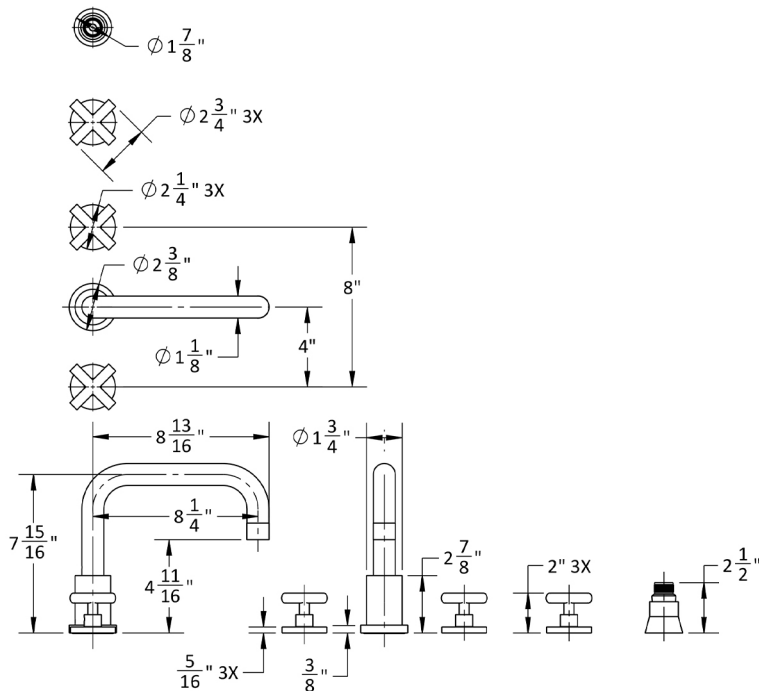

# Contempo Downtown Roman Tub Set with Hub Base Cross Handles and Straight Handshower Holder

Model #: 9982-T462-S-TRIM-

## FEATURES:

- All brass roman deck mount tub set trim
- Any handshower can be used
- Quick connect/disconnect spout
- Swivel Spout includes full flow aerator
- Includes:
  - 3060-DS hose
  - 8029 angled handshower mount or 8030 straight handshower mount
  - 8019 deck mount sleeve
- Order handshower separately
- Spout Hole Size Min-Max: 1 1/8" - 1 3/4"
- Valve Hole Size Min-Max: 1 1/4" - 1 3/8"
- Requires J-6912-DIV-RGH rough in kit
- Round escutcheons only
- Not available in WH or JACLO=COLOR

## SPECIFICATION DRAWING: