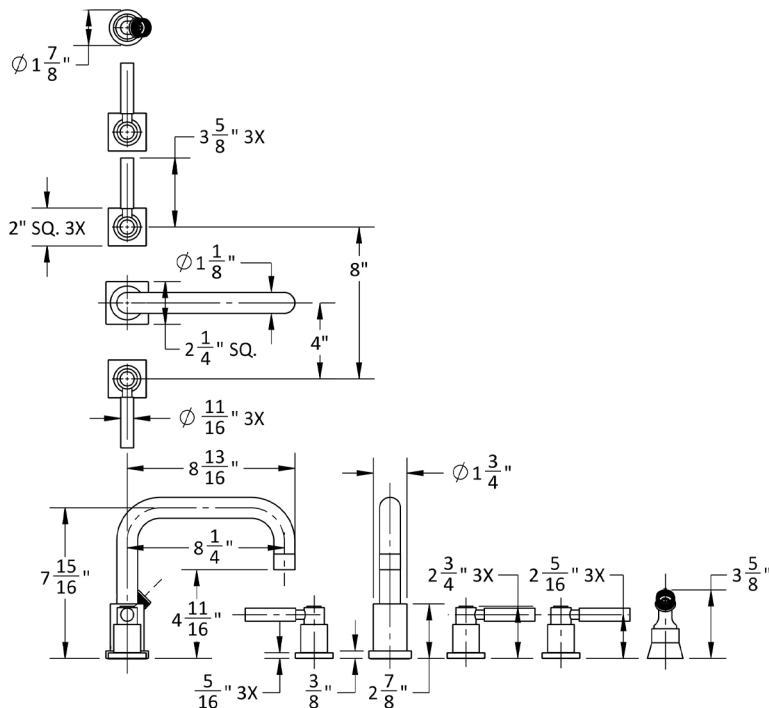

Contempo Downtown Roman Tub Set with High Lever Handles - Square Escutcheons and Angled Handshower Holder

Model #: 9983-SQL-A-TRIM-

FEATURES:

- All brass roman deck mount tub set trim
- Any handshower can be used
- Quick connect/disconnect spout
- Swivel Spout includes full flow aerator
- Includes:
 - 3060-DS hose
 - 8029 angled handshower mount or 8030 straight handshower mount
 - 8019 deck mount sleeve
- Order handshower separately
- Spout Hole Size Min-Max: 1 1/8" - 1 3/4"
- Valve Hole Size Min-Max: 1 1/4" - 1 3/8"
- Requires J-6912-DIV-RGH rough in kit
- Square escutcheons only
- Not available in WH or JACLO=COLOR

SPECIFICATION DRAWING:

AVAILABLE HANDLES: