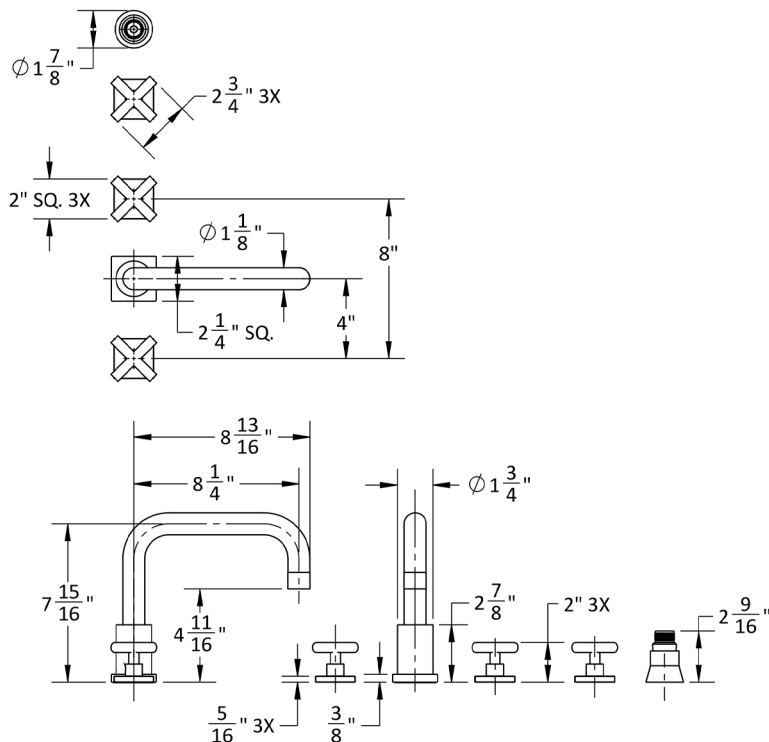

Contempo Downtown Roman Tub Set with Hub Base Cross Handles - Square Escutcheons and Straight Handshower Holder

JACLO®

Confidence from start to finish.™

Model #: 9983-TSQ462-S-TRIM-

FEATURES:

- All brass roman deck mount tub set trim
- Any handshower can be used
- Quick connect/disconnect spout
- Swivel Spout includes full flow aerator
- Includes:
 - 3060-DS hose
 - 8029 angled handshower mount or 8030 straight handshower mount
 - 8019 deck mount sleeve
- Order handshower separately
- Spout Hole Size Min-Max: $1 \frac{1}{8}'' - 1 \frac{3}{4}''$
- Valve Hole Size Min-Max: $1 \frac{1}{4}'' - 1 \frac{3}{8}''$
- Requires J-6912-DIV-RGH rough in kit
- Square escutcheons only
- Not available in WH or JACLO=COLOR

SPECIFICATION DRAWING:

AVAILABLE HANDLES: