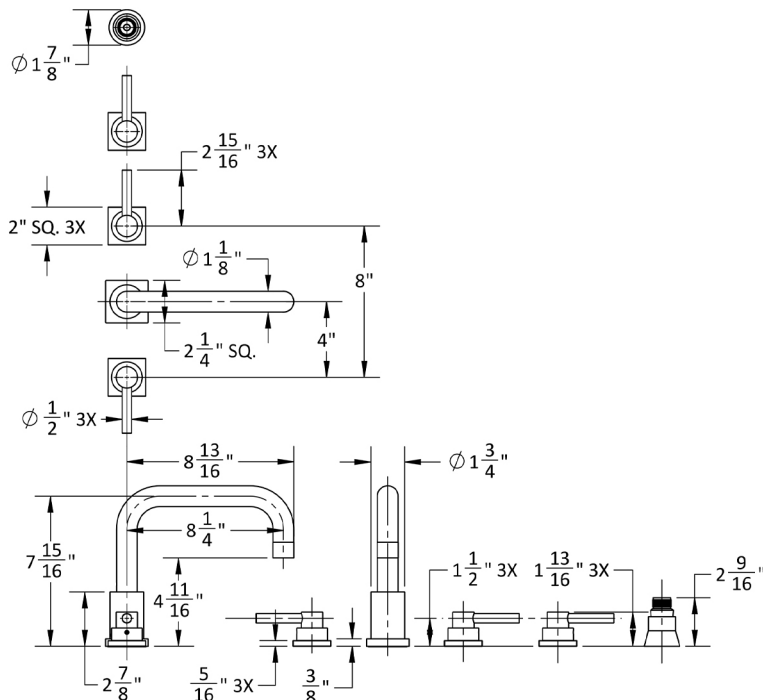

Contempo Downtown Roman Tub Set with Low Contempo Lever Handles - Square Escutcheons and Straight Handshower Holder

Confidence from start to finish.®

Model #: 9983-TSQ632-S-TRIM-

FEATURES:

- All brass roman deck mount tub set trim
- Any handshower can be used
- Quick connect/disconnect spout
- Swivel Spout includes full flow aerator
- Includes:
 - 3060-DS hose
 - 8029 angled handshower mount or 8030 straight handshower mount
 - 8019 deck mount sleeve
- Order handshower separately
- Spout Hole Size Min-Max: 1 1/8" - 1 3/4"
- Valve Hole Size Min-Max: 1 1/4" - 1 3/8"
- Requires J-6912-DIV-RGH rough in kit
- Square escutcheons only
- Not available in WH or JACLO=COLOR

SPECIFICATION DRAWING:

AVAILABLE HANDLES: