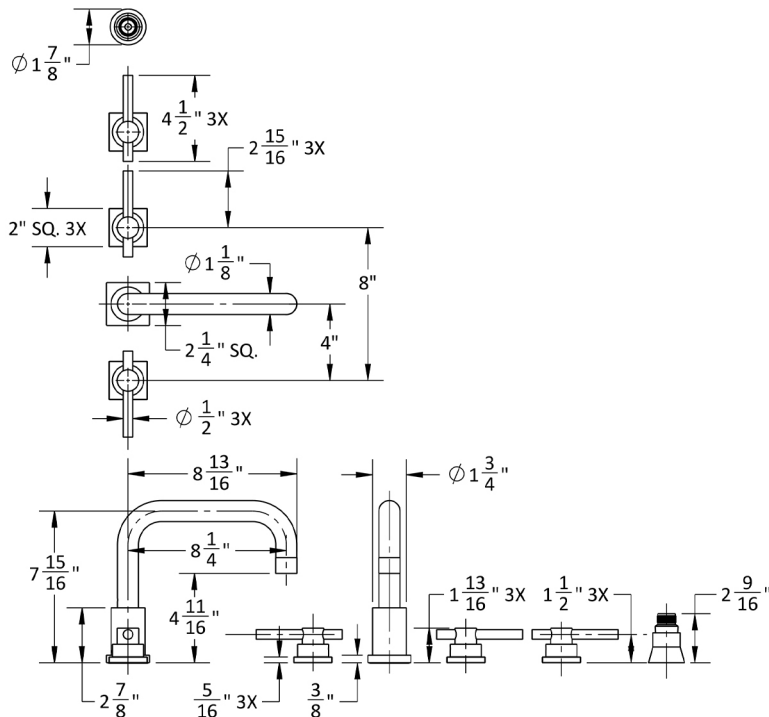

# Contempo Downtown Roman Tub Set with Peg Lever Handles - Square Escutcheons and Straight Handshower Holder

**Model #: 9983-TSQ638-S-TRIM-**

### FEATURES:

- All brass roman deck mount tub set trim
- Any handshower can be used
- Quick connect/disconnect spout
- Swivel Spout includes full flow aerator
- Includes:
  - 3060-DS hose
  - 8029 angled handshower mount or 8030 straight handshower mount
  - 8019 deck mount sleeve
- Order handshower separately
- Spout Hole Size Min-Max:  $1 \frac{1}{8}'' - 1 \frac{3}{4}''$
- Valve Hole Size Min-Max:  $1 \frac{1}{4}'' - 1 \frac{3}{8}''$
- Requires J-6912-DIV-RGH rough in kit
- Square escutcheons only
- Not available in WH or JACLO=COLOR

### SPECIFICATION DRAWING: