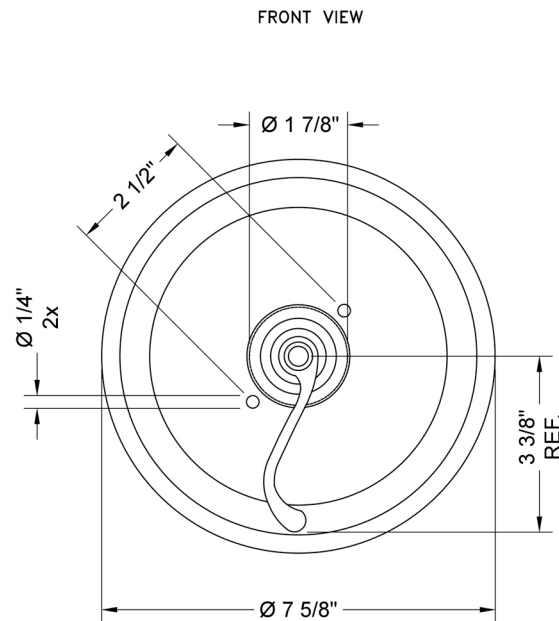

# Round Step Plate With Ribbon Lever Trim For Pressure Balance Cycling Valve (J-CSV)

Model #: A467-TRIM-

## FEATURES:

- All brass construction
- Rotating the handle counter clockwise turns on the water & controls the water temperature
- Requires rough valve J-CSV
- Lever trim is ADA compliant
- All new handles and screw-less plate design
- Not available in BKN, PCU, PG

## SPECIFICATION DRAWING: