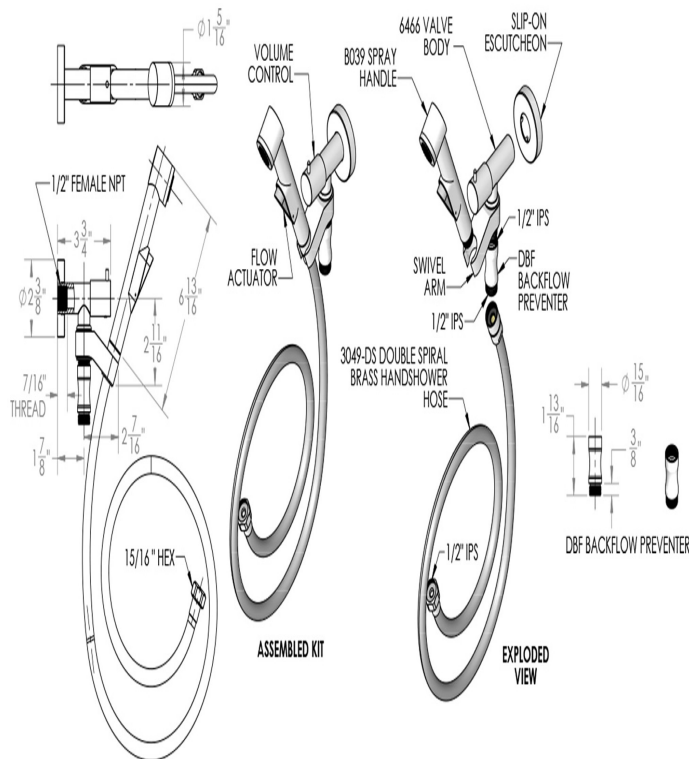

# Macan Bidet Spray Kit with On/Off Water Supply- 2.0 GPM

**Model #: B039-646-2.0-**

## FEATURES:

- Power spray bidet kit with 1 5/16" face
- 1/2" Female inlet x 1/2" Male outlet
- Note:
  - Water must be turned off when not in use
  - Kit includes:
    - Bidet handshower P/N B039
    - Water supply elbow with on/off valve and swivel handshower holder P/N 6466
    - Hose P/N 3049-DS
    - Dual check valve back flow preventer P/N DBF
- Available Flow Rates: 2.5 & 2.0
- Not available in AUB, ULB, WH, JACLO-COLOR

## SPRAY PATTERNS:

Power Spray