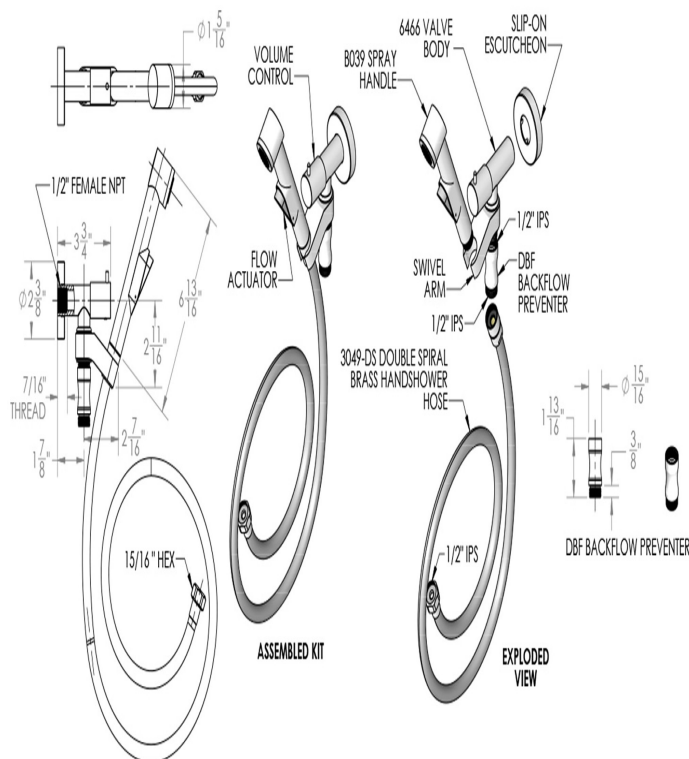

SPECIFICATION DRAWING: