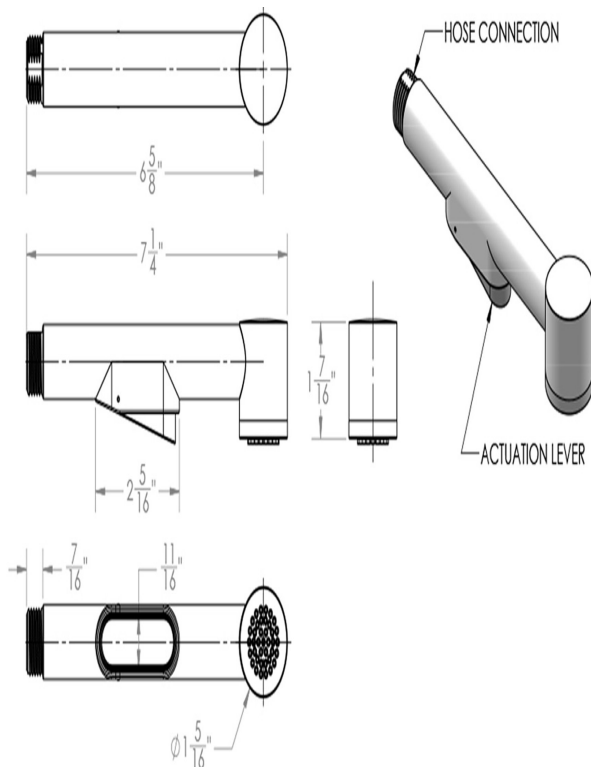

SPECIFICATION DRAWING: