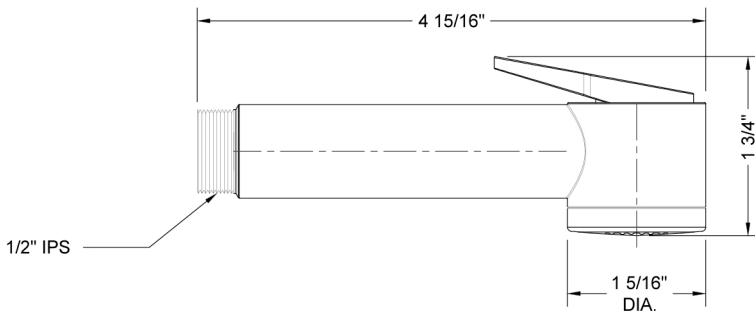

COMPLIANCES:

CEC

Complies with: ASME A112.18.1-2012/CSA B125.1-12