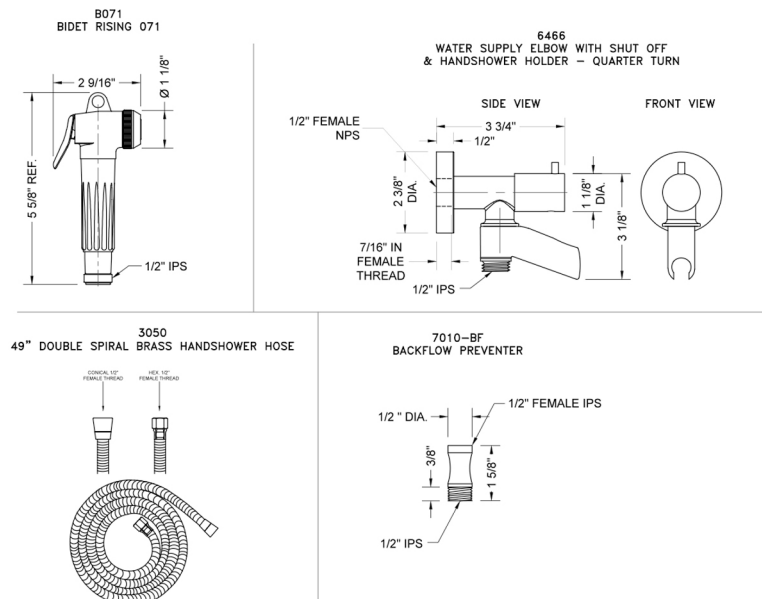

## Bidet Rinsing Spray 071 Shower Kit Model #: B071-646-

### FEATURES:

- Brass power spray bidet kit
- 1/2" Female inlet x 1/2" Male outlet
- On/off trigger operation
- Available as shown ONLY
- Note:
  - Water must be turned off when not in use
- Kit includes:
  - Bidet handshower P/N B071
  - Water supply elbow with on/off valve and swivel handshower holder P/N 6466
  - Hose P/N 3049-DS
  - Dual check valve back flow preventer P/N DBF
- Available Flow Rates: 2.5 & 2.0
- Can be installed with mixing valve for tempered water

### SPECIFICATION DRAWING: