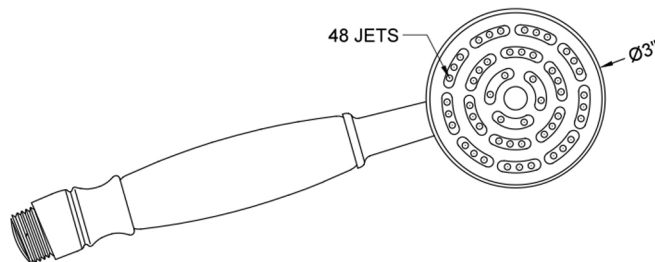

SPECIFICATION DRAWING:

SPRAY PATTERNS:

COMPLIANCES:

CEC

Complies with: ASME A112.18.1-2012/CSA B125.1-12