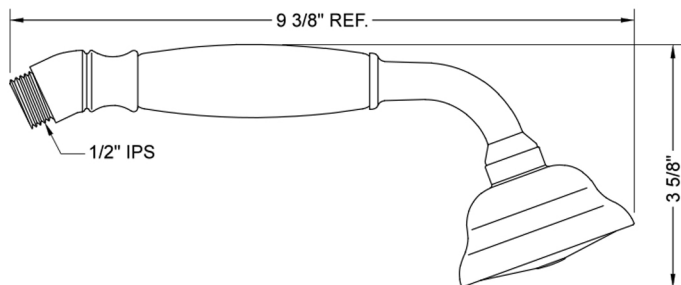

SPECIFICATION DRAWING:

SPRAY PATTERNS:

COMPLIANCES:

CEC

Complies with: ASME A112.18.1-2012/CSA B125.1-12