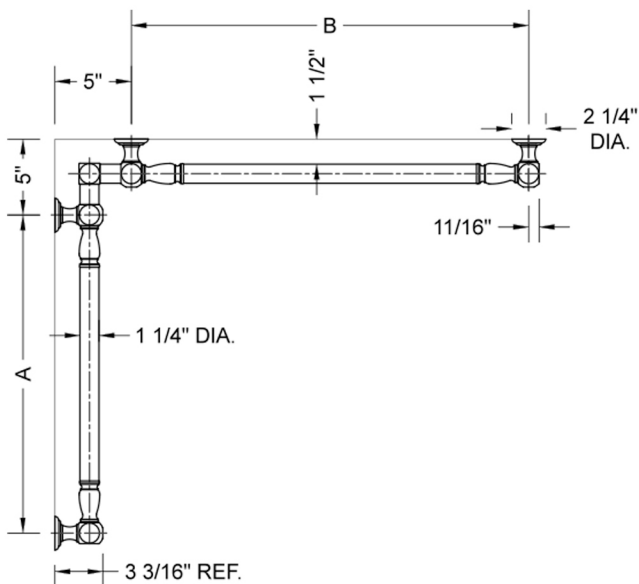

G20 16" x 48" Inside Corner Grab Bar

Model #: G20-16-48-IC-

FEATURES:

- Structurally engineered 90° angle
- ADA compliant when properly installed
- Horizontal section can be used as towel bar
- Style options to complement all collections
- Optional handshower sliders can be added to either bar only upon initial order
- All grab bars can be custom sized. Contact JACLO for pricing & availability
- BAR WILL BE 5" LONGER THAN LISTED LENGTH FROM CENTER OF OUTSIDE POST TO WALL
- *NOTE: GRAB BARS OVER 32" REQUIRE A MIDDLE POST
- Grab bars 24" or longer are NOT AVAILABLE in PG or SG. For large quantity orders, please contact hospitality@jaclo.com

SPECIFICATION DRAWING:

BRASS LUXURY GRAB BAR							
PART. #	DESCRIPTION	A	B	PART. #	DESCRIPTION	A	B
G20-12-12-IC	CENTER OF POST	12"	12"	G20-24-36-IC	CENTER OF POST	24"	36"
G20-12-16-IC	CENTER OF POST	12"	16"	G20-24-48-IC	CENTER OF POST	24"	48"
G20-12-24-IC	CENTER OF POST	12"	24"	G20-24-60-IC	CENTER OF POST	24"	60"
G20-12-32-IC	CENTER OF POST	12"	32"				
				G20-32-32-IC	CENTER OF POST	32"	32"
G20-12-36-IC	CENTER OF POST	12"	36"	G20-32-36-IC	CENTER OF POST	32"	36"
G20-12-48-IC	CENTER OF POST	12"	48"	G20-32-48-IC	CENTER OF POST	32"	48"
G20-12-60-IC	CENTER OF POST	12"	60"	G20-32-60-IC	CENTER OF POST	32"	60"
G20-16-16-IC	CENTER OF POST	16"	16"	G20-36-36-IC	CENTER OF POST	36"	36"
G20-16-24-IC	CENTER OF POST	16"	24"	G20-36-48-IC	CENTER OF POST	36"	48"
G20-16-32-IC	CENTER OF POST	16"	32"	G20-36-60-IC	CENTER OF POST	36"	60"
G20-16-36-IC	CENTER OF POST	16"	36"	G20-48-48-IC	CENTER OF POST	48"	48"
G20-16-48-IC	CENTER OF POST	16"	48"	G20-48-60-IC	CENTER OF POST	48"	60"
G20-16-60-IC	CENTER OF POST	16"	60"				
G20-24-24-IC	CENTER OF POST	24"	24"	G20-60-60-IC	CENTER OF POST	60"	60"
G20-24-32-IC	CENTER OF POST	24"	32"				