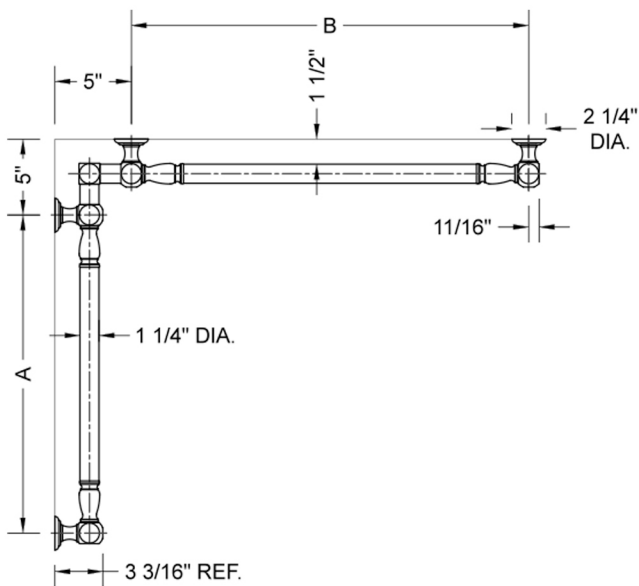

SPECIFICATION DRAWING:

BRASS LUXURY GRAB BAR							
PART. #	DESCRIPTION	A	B	PART. #	DESCRIPTION	A	B
G20-12-12-IC	CENTER OF POST	12"	12"	G20-24-36-IC	CENTER OF POST	24"	36"
G20-12-16-IC	CENTER OF POST	12"	16"	G20-24-48-IC	CENTER OF POST	24"	48"
G20-12-24-IC	CENTER OF POST	12"	24"	G20-24-60-IC	CENTER OF POST	24"	60"
G20-12-32-IC	CENTER OF POST	12"	32"				
				G20-32-32-IC	CENTER OF POST	32"	32"
G20-12-36-IC	CENTER OF POST	12"	36"	G20-32-36-IC	CENTER OF POST	32"	36"
G20-12-48-IC	CENTER OF POST	12"	48"	G20-32-48-IC	CENTER OF POST	32"	48"
G20-12-60-IC	CENTER OF POST	12"	60"	G20-32-60-IC	CENTER OF POST	32"	60"
G20-16-16-IC	CENTER OF POST	16"	16"	G20-36-36-IC	CENTER OF POST	36"	36"
G20-16-24-IC	CENTER OF POST	16"	24"	G20-36-48-IC	CENTER OF POST	36"	48"
G20-16-32-IC	CENTER OF POST	16"	32"	G20-36-60-IC	CENTER OF POST	36"	60"
G20-16-36-IC	CENTER OF POST	16"	36"	G20-48-48-IC	CENTER OF POST	48"	48"
G20-16-48-IC	CENTER OF POST	16"	48"	G20-48-60-IC	CENTER OF POST	48"	60"
G20-16-60-IC	CENTER OF POST	16"	60"				
G20-24-24-IC	CENTER OF POST	24"	24"				
G20-24-32-IC	CENTER OF POST	24"	32"