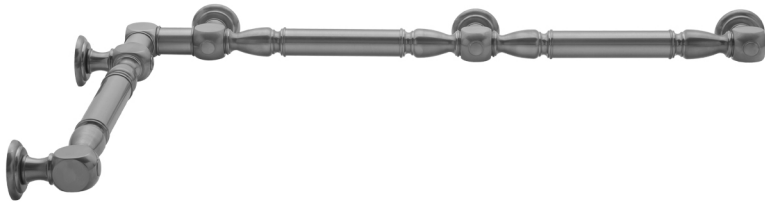

G20 16" x 60" Inside Corner Grab Bar

Model #: G20-16-60-IC-

FEATURES:

- Structurally engineered 90° angle
- ADA compliant when properly installed
- Horizontal section can be used as towel bar
- Style options to complement all collections
- Optional handshower sliders can be added to either bar only upon initial order
- All grab bars can be custom sized. Contact JACLO for pricing & availability
- BAR WILL BE 5" LONGER THAN LISTED LENGTH FROM CENTER OF OUTSIDE POST TO WALL
- *NOTE: GRAB BARS OVER 32" REQUIRE A MIDDLE POST
- Grab bars 24" or longer are NOT AVAILABLE in PG or SG. For large quantity orders, please contact hospitality@jaclo.com

AVAILABLE FINISHES:

| | | |
|------------------------------|---------------------|-------------------------|
| Polished Chrome (PCH) | Satin Chrome (SC) | Bronze Umber (BU) |
| Satin Nickel (SN) | Pewter (PEW) | Caramel Bronze (CB) |
| Polished Nickel (PN) | Antique Brass (AB) | Antique Copper (ACU) |
| Oil-Rubbed Bronze (ORB) | Polished Brass (PB) | Polished Copper (PCU) |
| Vintage Bronze (VB) | Satin Brass (SB) | Matte Black (MBK) |
| Black Nickel (BKN) | White (WH) | Unlacquered Brass (ULB) |
| Satin Cooper (SCU) | Almond (ALD) | Amber (AMB) |
| Azure Blue (AZB) | Coral (COR) | Mint Green (GRN) |
| Stone Grey (GRY) | Lilac (LAC) | Light Blue (LBL) |
| Limon (LIM) | Plum (PLM) | Pink (PNK) |
| Red (RED) | Graphite (GPH) | |
| Aged Unlacquered Brass (AUB) | | |