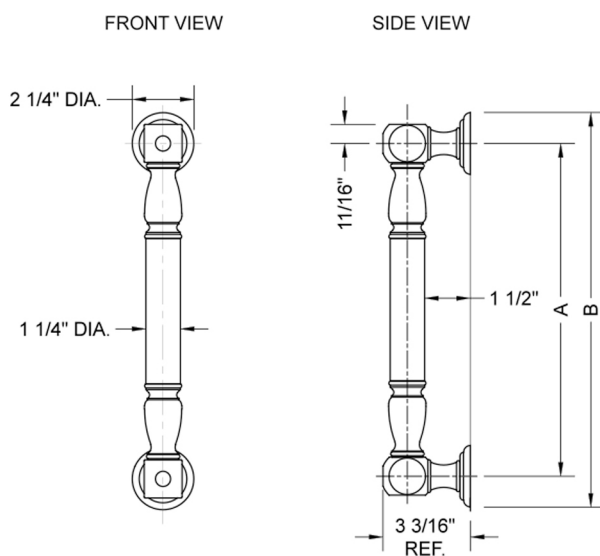

24" G20 Straight Grab Bar

Model #: G20-24-

FEATURES:

- ADA compliant when properly installed
- All brass construction, fully polished & plated
- All grab bars can be custom sized. Contact JACLO for pricing & availability
- Optional handshower sliders and toilet paper/wash cloth holders can be added only upon initial order
- Grab bars over 32" REQUIRE a middle post

SPECIFICATION DRAWING:

BRASS LUXURY GRAB BAR			
PART. #	DESCRIPTION	A	B
G20-12-XX	12" CENTER TO CENTER	12"	14 1/4"
G20-16-XX	16" CENTER TO CENTER	16"	18 1/4"
G20-18-XX	18" CENTER TO CENTER	18"	20 1/4"
G20-24-XX	24" CENTER TO CENTER	24"	26 1/4"
G20-32-XX	32" CENTER TO CENTER	32"	34 1/4"
*NOTE: GRAB BARS OVER 32" REQUIRE A MIDDLE POST			
G20-36-XX	36" CENTER TO CENTER	36"	38 1/4"
G20-42-XX	42" CENTER TO CENTER	42"	44 1/4"
G20-48-XX	48" CENTER TO CENTER	48"	50 1/4"
G20-60-XX	60" CENTER TO CENTER	60"	62 1/4"