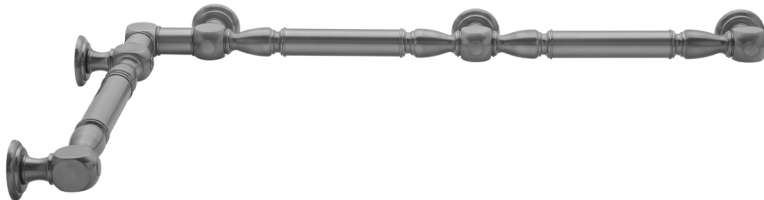

G20 32" x 60" Inside Corner Grab Bar

Model #: G20-32-60-IC-

FEATURES:

- Structurally engineered 90° angle
- ADA compliant when properly installed
- Horizontal section can be used as towel bar
- Style options to complement all collections
- Optional handshower sliders can be added to either bar only upon initial order
- All grab bars can be custom sized. Contact JACLO for pricing & availability
- BAR WILL BE 5" LONGER THAN LISTED LENGTH FROM CENTER OF OUTSIDE POST TO WALL
- *NOTE: GRAB BARS OVER 32" REQUIRE A MIDDLE POST
- NOT AVAILABLE in PG or SG. For large quantity orders, please contact hospitality@jaclo.com

AVAILABLE FINISHES:

Polished Chrome (PCH)	Satin Chrome (SC)	Bronze Umber (BU)
Satin Nickel (SN)	Pewter (PEW)	Caramel Bronze (CB)
Polished Nickel (PN)	Antique Brass (AB)	Antique Copper (ACU)
Oil-Rubbed Bronze (ORB)	Polished Brass (PB)	Polished Copper (PCU)
Vintage Bronze (VB)	Satin Brass (SB)	Matte Black (MBK)
Black Nickel (BKN)	White (WH)	Unlacquered Brass (ULB)
Satin Cooper (SCU)	Almond (ALD)	Amber (AMB)
Azure Blue (AZB)	Coral (COR)	Mint Green (GRN)
Stone Grey (GRY)	Lilac (LAC)	Light Blue (LBL)
Limon (LIM)	Plum (PLM)	Pink (PNK)
Red (RED)	Graphite (GPH)	
Aged Unlacquered Brass (AUB)		