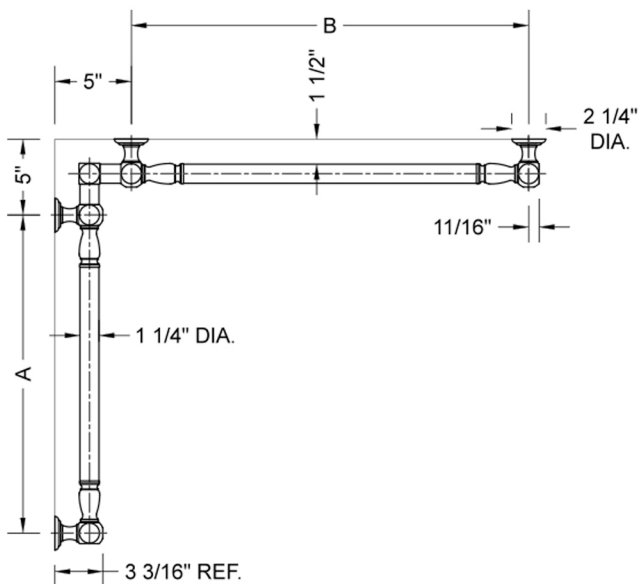

G20 32" x 60" Inside Corner Grab Bar

Model #: G20-32-60-IC-

FEATURES:

- Structurally engineered 90° angle
- ADA compliant when properly installed
- Horizontal section can be used as towel bar
- Style options to complement all collections
- Optional handshower sliders can be added to either bar only upon initial order
- All grab bars can be custom sized. Contact JACLO for pricing & availability
- BAR WILL BE 5" LONGER THAN LISTED LENGTH FROM CENTER OF OUTSIDE POST TO WALL
- *NOTE: GRAB BARS OVER 32" REQUIRE A MIDDLE POST
- NOT AVAILABLE in PG or SG. For large quantity orders, please contact hospitality@jaclo.com

SPECIFICATION DRAWING:

BRASS LUXURY GRAB BAR							
PART. #	DESCRIPTION	A	B	PART. #	DESCRIPTION	A	B
G20-12-12-IC	CENTER OF POST	12"	12"	G20-24-36-IC	CENTER OF POST	24"	36"
G20-12-16-IC	CENTER OF POST	12"	16"	G20-24-48-IC	CENTER OF POST	24"	48"
G20-12-24-IC	CENTER OF POST	12"	24"	G20-24-60-IC	CENTER OF POST	24"	60"
G20-12-32-IC	CENTER OF POST	12"	32"				
				G20-32-32-IC	CENTER OF POST	32"	32"
G20-12-36-IC	CENTER OF POST	12"	36"	G20-32-36-IC	CENTER OF POST	32"	36"
G20-12-48-IC	CENTER OF POST	12"	48"	G20-32-48-IC	CENTER OF POST	32"	48"
G20-12-60-IC	CENTER OF POST	12"	60"	G20-32-60-IC	CENTER OF POST	32"	60"
G20-16-16-IC	CENTER OF POST	16"	16"	G20-36-36-IC	CENTER OF POST	36"	36"
G20-16-24-IC	CENTER OF POST	16"	24"	G20-36-48-IC	CENTER OF POST	36"	48"
G20-16-32-IC	CENTER OF POST	16"	32"	G20-36-60-IC	CENTER OF POST	36"	60"
G20-16-36-IC	CENTER OF POST	16"	36"	G20-48-48-IC	CENTER OF POST	48"	48"
G20-16-48-IC	CENTER OF POST	16"	48"	G20-48-60-IC	CENTER OF POST	48"	60"
G20-16-60-IC	CENTER OF POST	16"	60"				
G20-24-24-IC	CENTER OF POST	24"	24"	G20-60-60-IC	CENTER OF POST	60"	60"
G20-24-32-IC	CENTER OF POST	24"	32"				