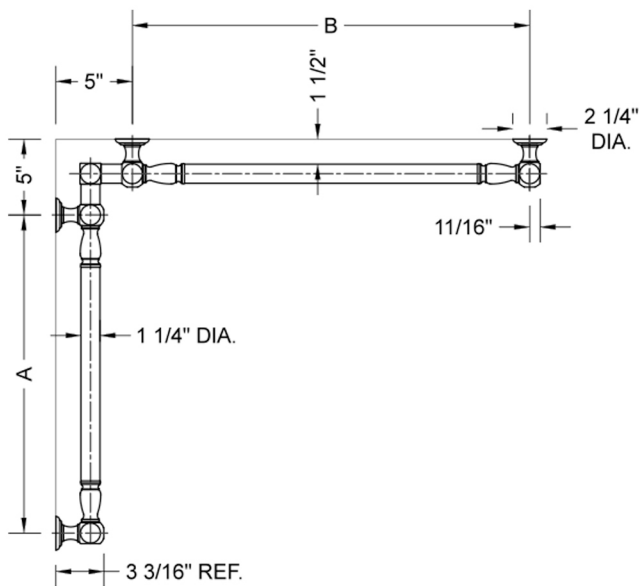

G20 36" x 36" Inside Corner Grab Bar

Model #: G20-36-36-IC-

FEATURES:

- Structurally engineered 90° angle
- ADA compliant when properly installed
- Horizontal section can be used as towel bar
- Style options to complement all collections
- Optional handshower sliders can be added to either bar only upon initial order
- All grab bars can be custom sized. Contact JACLO for pricing & availability
- BAR WILL BE 5" LONGER THAN LISTED LENGTH FROM CENTER OF OUTSIDE POST TO WALL
- *NOTE: GRAB BARS OVER 32" REQUIRE A MIDDLE POST
- NOT AVAILABLE in PG or SG. For large quantity orders, please contact hospitality@jaclo.com

SPECIFICATION DRAWING:

BRASS LUXURY GRAB BAR							
PART. #	DESCRIPTION	A	B	PART. #	DESCRIPTION	A	B
G20-12-12-IC	CENTER OF POST	12"	12"	G20-24-36-IC	CENTER OF POST	24"	36"
G20-12-16-IC	CENTER OF POST	12"	16"	G20-24-48-IC	CENTER OF POST	24"	48"
G20-12-24-IC	CENTER OF POST	12"	24"	G20-24-60-IC	CENTER OF POST	24"	60"
G20-12-32-IC	CENTER OF POST	12"	32"				
				G20-32-32-IC	CENTER OF POST	32"	32"
G20-12-36-IC	CENTER OF POST	12"	36"	G20-32-36-IC	CENTER OF POST	32"	36"
G20-12-48-IC	CENTER OF POST	12"	48"	G20-32-48-IC	CENTER OF POST	32"	48"
G20-12-60-IC	CENTER OF POST	12"	60"	G20-32-60-IC	CENTER OF POST	32"	60"
G20-16-16-IC	CENTER OF POST	16"	16"	G20-36-36-IC	CENTER OF POST	36"	36"
G20-16-24-IC	CENTER OF POST	16"	24"	G20-36-48-IC	CENTER OF POST	36"	48"
G20-16-32-IC	CENTER OF POST	16"	32"	G20-36-60-IC	CENTER OF POST	36"	60"
G20-16-36-IC	CENTER OF POST	16"	36"	G20-48-48-IC	CENTER OF POST	48"	48"
G20-16-48-IC	CENTER OF POST	16"	48"	G20-48-60-IC	CENTER OF POST	48"	60"
G20-16-60-IC	CENTER OF POST	16"	60"				
G20-24-24-IC	CENTER OF POST	24"	24"				
G20-24-32-IC	CENTER OF POST	24"	32"				