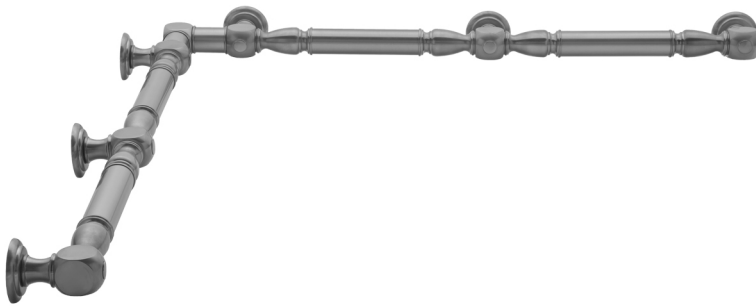

G20 36" x 36" Inside Corner Grab Bar

Model #: G20-36-36-IC-

FEATURES:

- Structurally engineered 90° angle
- ADA compliant when properly installed
- Horizontal section can be used as towel bar
- Style options to complement all collections
- Optional handshower sliders can be added to either bar only upon initial order
- All grab bars can be custom sized. Contact JACLO for pricing & availability
- BAR WILL BE 5" LONGER THAN LISTED LENGTH FROM CENTER OF OUTSIDE POST TO WALL
- *NOTE: GRAB BARS OVER 32" REQUIRE A MIDDLE POST
- NOT AVAILABLE in PG or SG. For large quantity orders, please contact hospitality@jaclo.com

SPECIFICATION DRAWING:

BRASS LUXURY GRAB BAR							
PART. #	DESCRIPTION	A	B	PART. #	DESCRIPTION	A	B
G20-12-12-IC	CENTER OF POST	12"	12"	G20-24-36-IC	CENTER OF POST	24"	36"
G20-12-16-IC	CENTER OF POST	12"	16"	G20-24-48-IC	CENTER OF POST	24"	48"
G20-12-24-IC	CENTER OF POST	12"	24"	G20-24-60-IC	CENTER OF POST	24"	60"
G20-12-32-IC	CENTER OF POST	12"	32"				
				G20-32-32-IC	CENTER OF POST	32"	32"
G20-12-36-IC	CENTER OF POST	12"	36"	G20-32-36-IC	CENTER OF POST	32"	36"
G20-12-48-IC	CENTER OF POST	12"	48"	G20-32-48-IC	CENTER OF POST	32"	48"
G20-12-60-IC	CENTER OF POST	12"	60"	G20-32-60-IC	CENTER OF POST	32"	60"
G20-16-16-IC	CENTER OF POST	16"	16"	G20-36-36-IC	CENTER OF POST	36"	36"
G20-16-24-IC	CENTER OF POST	16"	24"	G20-36-48-IC	CENTER OF POST	36"	48"
G20-16-32-IC	CENTER OF POST	16"	32"	G20-36-60-IC	CENTER OF POST	36"	60"
G20-16-36-IC	CENTER OF POST	16"	36"	G20-48-48-IC	CENTER OF POST	48"	48"
G20-16-48-IC	CENTER OF POST	16"	48"	G20-48-60-IC	CENTER OF POST	48"	60"
G20-16-60-IC	CENTER OF POST	16"	60"				
G20-24-24-IC	CENTER OF POST	24"	24"				
G20-24-32-IC	CENTER OF POST	24"	32"				