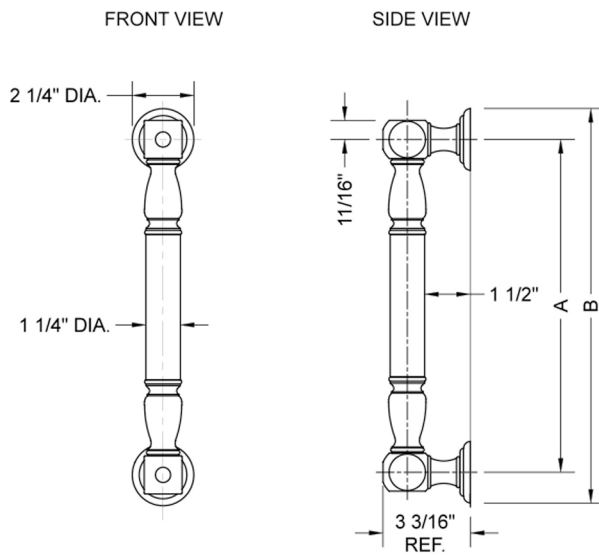

42" G20 Straight Grab Bar Model #: G20-42-

FEATURES:

- Grab bars are ADA compliant when installed properly
- All brass construction, fully polished & plated
- Style options to complement all collections
- Optional handshower sliders and toilet paper/washcloth holders can be added only upon initial order
- *NOTE: GRAB BARS OVER 32" REQUIRE A MIDDLE POST
- All grab bars can be custom sized. Contact JACLO for pricing & availability
- Grab bars 24" or longer are NOT AVAILABLE in PG or SG. For large quantity orders, please contact hospitality@jaclo.com

SPECIFICATION DRAWING:

BRASS LUXURY GRAB BAR			
PART. #	DESCRIPTION	A	B
G20-12-XX	12" CENTER TO CENTER	12"	14 1/4"
G20-16-XX	16" CENTER TO CENTER	16"	18 1/4"
G20-18-XX	18" CENTER TO CENTER	18"	20 1/4"
G20-24-XX	24" CENTER TO CENTER	24"	26 1/4"
G20-32-XX	32" CENTER TO CENTER	32"	34 1/4"
*NOTE: GRAB BARS OVER 32" REQUIRE A MIDDLE POST			
G20-36-XX	36" CENTER TO CENTER	36"	38 1/4"
G20-42-XX	42" CENTER TO CENTER	42"	44 1/4"
G20-48-XX	48" CENTER TO CENTER	48"	50 1/4"
G20-60-XX	60" CENTER TO CENTER	60"	62 1/4"