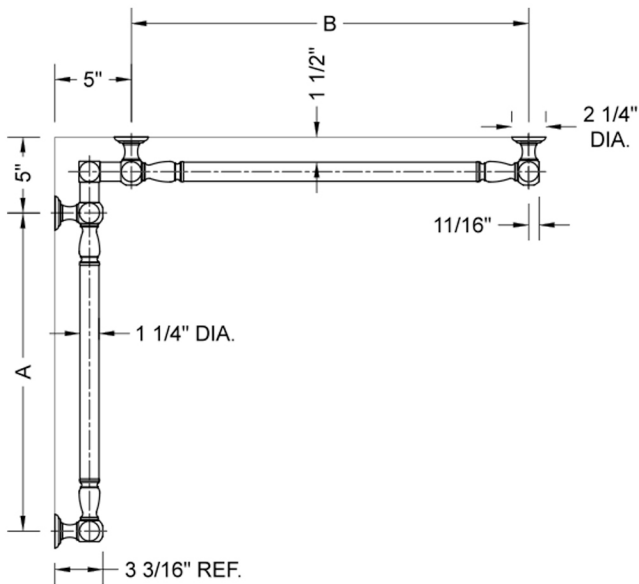

G20 48" x 48" Inside Corner Grab Bar

Model #: G20-48-48-IC-

FEATURES:

- Structurally engineered 90° angle
- ADA compliant when properly installed
- Horizontal section can be used as towel bar
- Style options to complement all collections
- Optional handshower sliders can be added to either bar only upon initial order
- All grab bars can be custom sized. Contact JACLO for pricing & availability
- BAR WILL BE 5" LONGER THAN LISTED LENGTH FROM CENTER OF OUTSIDE POST TO WALL
- *NOTE: GRAB BARS OVER 32" REQUIRE A MIDDLE POST
- NOT AVAILABLE in PG or SG. For large quantity orders, please contact hospitality@jaclo.com

SPECIFICATION DRAWING:

BRASS LUXURY GRAB BAR							
PART. #	DESCRIPTION	A	B	PART. #	DESCRIPTION	A	B
G20-12-12-IC	CENTER OF POST	12"	12"	G20-24-36-IC	CENTER OF POST	24"	36"
G20-12-16-IC	CENTER OF POST	12"	16"	G20-24-48-IC	CENTER OF POST	24"	48"
G20-12-24-IC	CENTER OF POST	12"	24"	G20-24-60-IC	CENTER OF POST	24"	60"
G20-12-32-IC	CENTER OF POST	12"	32"				
G20-12-36-IC	CENTER OF POST	12"	36"	G20-32-32-IC	CENTER OF POST	32"	32"
G20-12-48-IC	CENTER OF POST	12"	48"	G20-32-36-IC	CENTER OF POST	32"	36"
G20-12-60-IC	CENTER OF POST	12"	60"	G20-32-48-IC	CENTER OF POST	32"	48"
				G20-32-60-IC	CENTER OF POST	32"	60"
G20-16-16-IC	CENTER OF POST	16"	16"				
G20-16-24-IC	CENTER OF POST	16"	24"	G20-36-36-IC	CENTER OF POST	36"	36"
G20-16-32-IC	CENTER OF POST	16"	32"	G20-36-48-IC	CENTER OF POST	36"	48"
				G20-36-60-IC	CENTER OF POST	36"	60"
G20-16-36-IC	CENTER OF POST	16"	36"				
G20-16-48-IC	CENTER OF POST	16"	48"	G20-48-48-IC	CENTER OF POST	48"	48"
G20-16-60-IC	CENTER OF POST	16"	60"	G20-48-60-IC	CENTER OF POST	48"	60"
G20-24-24-IC	CENTER OF POST	24"	24"				
G20-24-32-IC	CENTER OF POST	24"	32"	G20-60-60-IC	CENTER OF POST	60"	60"