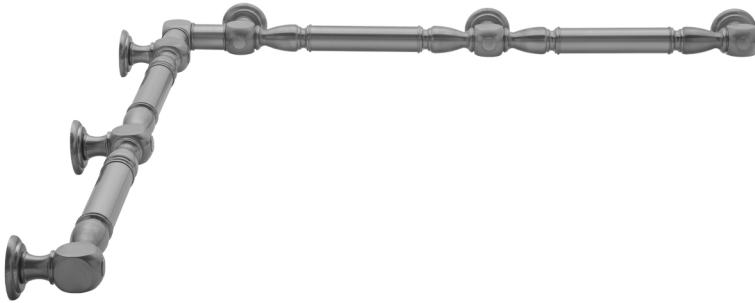

G20 48" x 48" Inside Corner Grab Bar

Model #: G20-48-48-IC-

FEATURES:

- Structurally engineered 90° angle
- ADA compliant when properly installed
- Horizontal section can be used as towel bar
- Style options to complement all collections
- Optional handshower sliders can be added to either bar only upon initial order
- All grab bars can be custom sized. Contact JACLO for pricing & availability
- BAR WILL BE 5" LONGER THAN LISTED LENGTH FROM CENTER OF OUTSIDE POST TO WALL
- *NOTE: GRAB BARS OVER 32" REQUIRE A MIDDLE POST
- NOT AVAILABLE in PG or SG. For large quantity orders, please contact hospitality@jaclo.com

SPECIFICATION DRAWING:

BRASS LUXURY GRAB BAR							
PART. #	DESCRIPTION	A	B	PART. #	DESCRIPTION	A	B
G20-12-12-IC	CENTER OF POST	12"	12"	G20-24-36-IC	CENTER OF POST	24"	36"
G20-12-16-IC	CENTER OF POST	12"	16"	G20-24-48-IC	CENTER OF POST	24"	48"
G20-12-24-IC	CENTER OF POST	12"	24"	G20-24-60-IC	CENTER OF POST	24"	60"
G20-12-32-IC	CENTER OF POST	12"	32"				
G20-12-36-IC	CENTER OF POST	12"	36"	G20-32-32-IC	CENTER OF POST	32"	32"
G20-12-48-IC	CENTER OF POST	12"	48"	G20-32-36-IC	CENTER OF POST	32"	36"
G20-12-60-IC	CENTER OF POST	12"	60"	G20-32-48-IC	CENTER OF POST	32"	48"
				G20-32-60-IC	CENTER OF POST	32"	60"
G20-16-16-IC	CENTER OF POST	16"	16"				
G20-16-24-IC	CENTER OF POST	16"	24"	G20-36-36-IC	CENTER OF POST	36"	36"
G20-16-32-IC	CENTER OF POST	16"	32"	G20-36-48-IC	CENTER OF POST	36"	48"
				G20-36-60-IC	CENTER OF POST	36"	60"
G20-16-36-IC	CENTER OF POST	16"	36"				
G20-16-48-IC	CENTER OF POST	16"	48"	G20-48-48-IC	CENTER OF POST	48"	48"
G20-16-60-IC	CENTER OF POST	16"	60"	G20-48-60-IC	CENTER OF POST	48"	60"
G20-24-24-IC	CENTER OF POST	24"	24"				
G20-24-32-IC	CENTER OF POST	24"	32"	G20-60-60-IC	CENTER OF POST	60"	60"