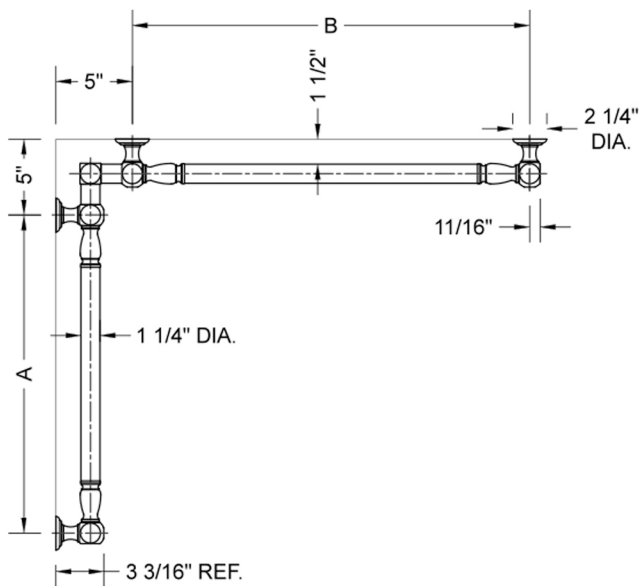

## G20 60" x 60" Inside Corner Grab Bar

Model #: G20-60-60-IC-

### FEATURES:

- Structurally engineered 90° angle
- ADA compliant when properly installed
- Horizontal section can be used as towel bar
- Style options to complement all collections
- Optional handshower sliders can be added to either bar only upon initial order
- All grab bars can be custom sized. Contact JACLO for pricing & availability
- BAR WILL BE 5" LONGER THAN LISTED LENGTH FROM CENTER OF OUTSIDE POST TO WALL
- \*NOTE: GRAB BARS OVER 32" REQUIRE A MIDDLE POST
- NOT AVAILABLE in PG or SG. For large quantity orders, please contact [hospitality@jaclo.com](mailto:hospitality@jaclo.com)

### SPECIFICATION DRAWING:

BRASS LUXURY GRAB BAR							
PART. #	DESCRIPTION	A	B	PART. #	DESCRIPTION	A	B
G20-12-12-IC	CENTER OF POST	12"	12"	G20-24-36-IC	CENTER OF POST	24"	36"
G20-12-16-IC	CENTER OF POST	12"	16"	G20-24-48-IC	CENTER OF POST	24"	48"
G20-12-24-IC	CENTER OF POST	12"	24"	G20-24-60-IC	CENTER OF POST	24"	60"
G20-12-32-IC	CENTER OF POST	12"	32"				
				G20-32-32-IC	CENTER OF POST	32"	32"
G20-12-36-IC	CENTER OF POST	12"	36"	G20-32-36-IC	CENTER OF POST	32"	36"
G20-12-48-IC	CENTER OF POST	12"	48"	G20-32-48-IC	CENTER OF POST	32"	48"
G20-12-60-IC	CENTER OF POST	12"	60"	G20-32-60-IC	CENTER OF POST	32"	60"
G20-16-16-IC	CENTER OF POST	16"	16"	G20-36-36-IC	CENTER OF POST	36"	36"
G20-16-24-IC	CENTER OF POST	16"	24"	G20-36-48-IC	CENTER OF POST	36"	48"
G20-16-32-IC	CENTER OF POST	16"	32"	G20-36-60-IC	CENTER OF POST	36"	60"
G20-16-36-IC	CENTER OF POST	16"	36"	G20-48-48-IC	CENTER OF POST	48"	48"
G20-16-48-IC	CENTER OF POST	16"	48"	G20-48-60-IC	CENTER OF POST	48"	60"
G20-16-60-IC	CENTER OF POST	16"	60"				
G20-24-24-IC	CENTER OF POST	24"	24"	G20-60-60-IC	CENTER OF POST	60"	60"
G20-24-32-IC	CENTER OF POST	24"	32"				