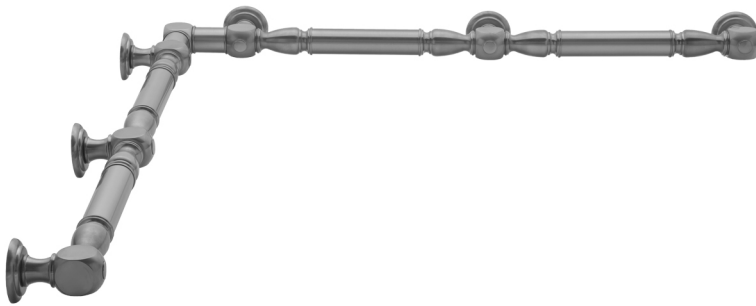

## G20 60" x 60" Inside Corner Grab Bar

Model #: G20-60-60-IC-

### FEATURES:

- Structurally engineered 90° angle
- ADA compliant when properly installed
- Horizontal section can be used as towel bar
- Style options to complement all collections
- Optional handshower sliders can be added to either bar only upon initial order
- All grab bars can be custom sized. Contact JACLO for pricing & availability
- BAR WILL BE 5" LONGER THAN LISTED LENGTH FROM CENTER OF OUTSIDE POST TO WALL
- \*NOTE: GRAB BARS OVER 32" REQUIRE A MIDDLE POST
- NOT AVAILABLE in PG or SG. For large quantity orders, please contact [hospitality@jaclo.com](mailto:hospitality@jaclo.com)

### SPECIFICATION DRAWING:

BRASS LUXURY GRAB BAR							
PART. #	DESCRIPTION	A	B	PART. #	DESCRIPTION	A	B
G20-12-12-IC	CENTER OF POST	12"	12"	G20-24-36-IC	CENTER OF POST	24"	36"
G20-12-16-IC	CENTER OF POST	12"	16"	G20-24-48-IC	CENTER OF POST	24"	48"
G20-12-24-IC	CENTER OF POST	12"	24"	G20-24-60-IC	CENTER OF POST	24"	60"
G20-12-32-IC	CENTER OF POST	12"	32"				
				G20-32-32-IC	CENTER OF POST	32"	32"
G20-12-36-IC	CENTER OF POST	12"	36"	G20-32-36-IC	CENTER OF POST	32"	36"
G20-12-48-IC	CENTER OF POST	12"	48"	G20-32-48-IC	CENTER OF POST	32"	48"
G20-12-60-IC	CENTER OF POST	12"	60"	G20-32-60-IC	CENTER OF POST	32"	60"
G20-16-16-IC	CENTER OF POST	16"	16"	G20-36-36-IC	CENTER OF POST	36"	36"
G20-16-24-IC	CENTER OF POST	16"	24"	G20-36-48-IC	CENTER OF POST	36"	48"
G20-16-32-IC	CENTER OF POST	16"	32"	G20-36-60-IC	CENTER OF POST	36"	60"
G20-16-36-IC	CENTER OF POST	16"	36"	G20-48-48-IC	CENTER OF POST	48"	48"
G20-16-48-IC	CENTER OF POST	16"	48"	G20-48-60-IC	CENTER OF POST	48"	60"
G20-16-60-IC	CENTER OF POST	16"	60"				
G20-24-24-IC	CENTER OF POST	24"	24"	G20-60-60-IC	CENTER OF POST	60"	60"
G20-24-32-IC	CENTER OF POST	24"	32"				