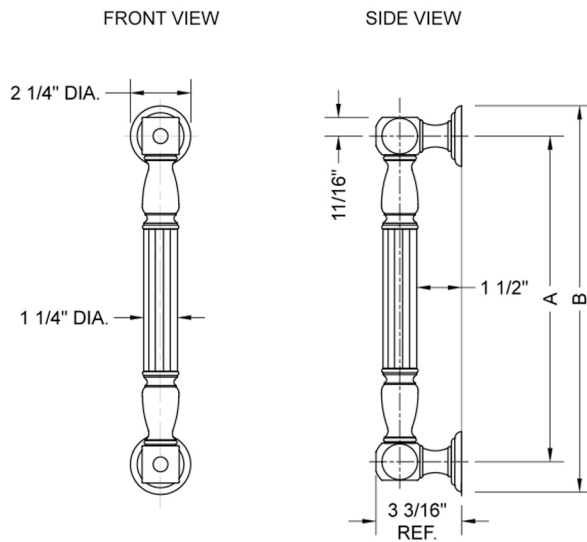

12" G21 Straight Grab Bar

Model #: G21-12-

FEATURES:

- Grab bars are ADA compliant when installed properly
- All brass construction, fully polished & plated
- Style options to complement all collections
- Optional handshower sliders and toilet paper/washcloth holders can be added only upon initial order
- *NOTE: GRAB BARS OVER 32" REQUIRE A MIDDLE POST
- All grab bars can be custom sized. Contact JACLO for pricing & availability
- Grab bars 24" or longer are NOT AVAILABLE in PG or SG. For large quantity orders, please contact hospitality@jaclo.com

SPECIFICATION DRAWING:

BRASS LUXURY GRAB BAR			
PART. #	DESCRIPTION	A	B
G21-12-XX	12" CENTER TO CENTER	12"	14 1/4"
G21-16-XX	16" CENTER TO CENTER	16"	18 1/4"
G21-18-XX	18" CENTER TO CENTER	18"	20 1/4"
G21-24-XX	24" CENTER TO CENTER	24"	26 1/4"
G21-32-XX	32" CENTER TO CENTER	32"	34 1/4"
*NOTE: GRAB BARS OVER 32" REQUIRE A MIDDLE POST			
G21-36-XX	36" CENTER TO CENTER	36"	38 1/4"
G21-42-XX	42" CENTER TO CENTER	42"	44 1/4"
G21-48-XX	48" CENTER TO CENTER	48"	50 1/4"
G21-60-XX	60" CENTER TO CENTER	60"	62 1/4"